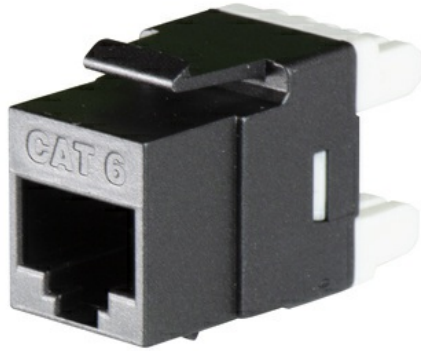

adorne Collection  
adorne® Cat 6 RJ45 Data Insert, Graphite  
Part No. AC6RJ45G1

Keystone insert to support gigabit networking performance.

## Features & Benefits

Pair with a 1-Port, 2-Port, or 4-Port adorne frame for use in an adorne Wall Plate

Easy "1-for-1" installation lets you simply upgrade your existing inserts in just minutes

Innovative snap-in system makes installation fast and simple

Other colors available

Complete the look with a stunning, screwless adorne® Wall Plate, not included. Available in a range of contemporary colors and finishes. Coordinate with other designer switches & outlets

### Dimensions

Product Width US	1.2 in	Product Depth US	1.2 in
Product Height US	2.75 in		