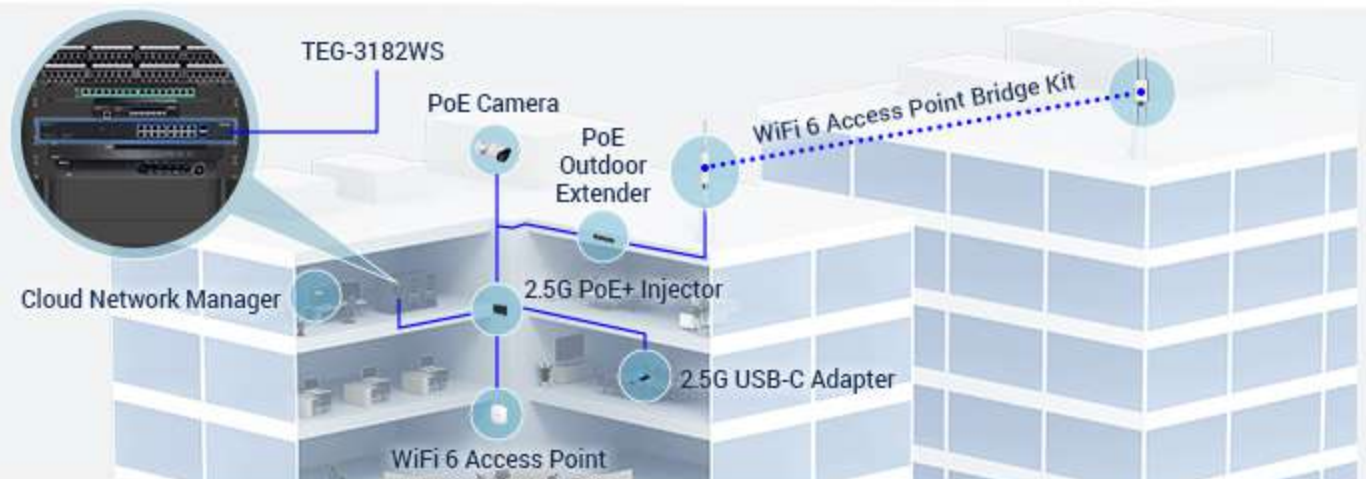

TRENDnet®

TEG-3182WS 18-Port Multi-Gig Web Smart Switch

TRENDnet's 18-Port Multi-Gig Web Smart Switch offers advanced L2+ features with enhanced traffic management controls to meet the evolving demands of today's SMB networks. Contact us to learn more!

2.5G Ports

Equipped with 16 high-speed 2.5G RJ45 ports that provide multi-gigabit speeds capable of up to 2.5Gbps over existing Cat5e or better cabling.

10G SFP+ Ports

Offers two ultra-fast 10G SFP+ ports for high-speed network connections, providing a cost-effective solution in adding 10G link capability.

Web Smart Management

Provides an easy-to-use web-based GUI management for reduced switch configuration complexity, and offers a combination of SMB management features for easy deployment.

- 16 x 2.5G ports, 2 x 10G SFP+ ports
- Backwards compatible with 100/1000BASE-T devices
- Remote cloud management with TRENDnet Hive (Additional fee may apply)
- Supports IPv6, LACP, VLAN, QoS, and IGMP Snooping
- Bandwidth control per port