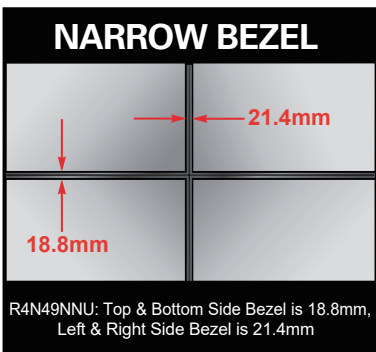

4K UHD

R4N(UHD) Series
4K VIDEO WALL

ULTRA NARROW BEZEL

LED

R4N49NNU

The R4N (UHD) Series of LCD Displays is the perfect solution for ultra-high definition video walls. Equipped with a standalone 3840 x 2160 resolution panel and the ability to take a single video source and displaying across the entire Video Wall; it is an excellent choice for command & control centers, corporate, AV and digital signage applications.

49" Screen Size	4K Input Resolution	500 cd/m² Max Brightness	 Mobile App	HDMI HDMI Input 3ea	 DP Input / Output	 DVI Input	 VGA Input	 RS-232 Input/Output

Video Walls for Security Center, Control Rooms, Commercial AV, Professional AV

The R4N monitor series can be used for applications in shopping malls, airports, stadiums, lobby signage and boardrooms just to name a few. Whether a small lobby display or an extra large video wall, the R4N series makes a statement. Public display signage with dynamic content receives far more eye contact than with static content and creates cost effective opportunities to improve brand recognition, customer service, safety, training and communications.

Unlike plasma technology, LCD video walls require less power and our built in auto pixel shift feature prevents against image burn in of static content. Individually mounted consumer grade monitors leave gaps between the monitors but with our super & ultra narrow bezels, there are virtually no gaps between monitors in a tiled video wall.

- » Security / Control Rooms
- » Retail
- » Universities & colleges
- » Corporations
- » Transportation
- » Health Care & Medical
- » Government
- » Financial Institutions
- » Hospitality
- » Casino