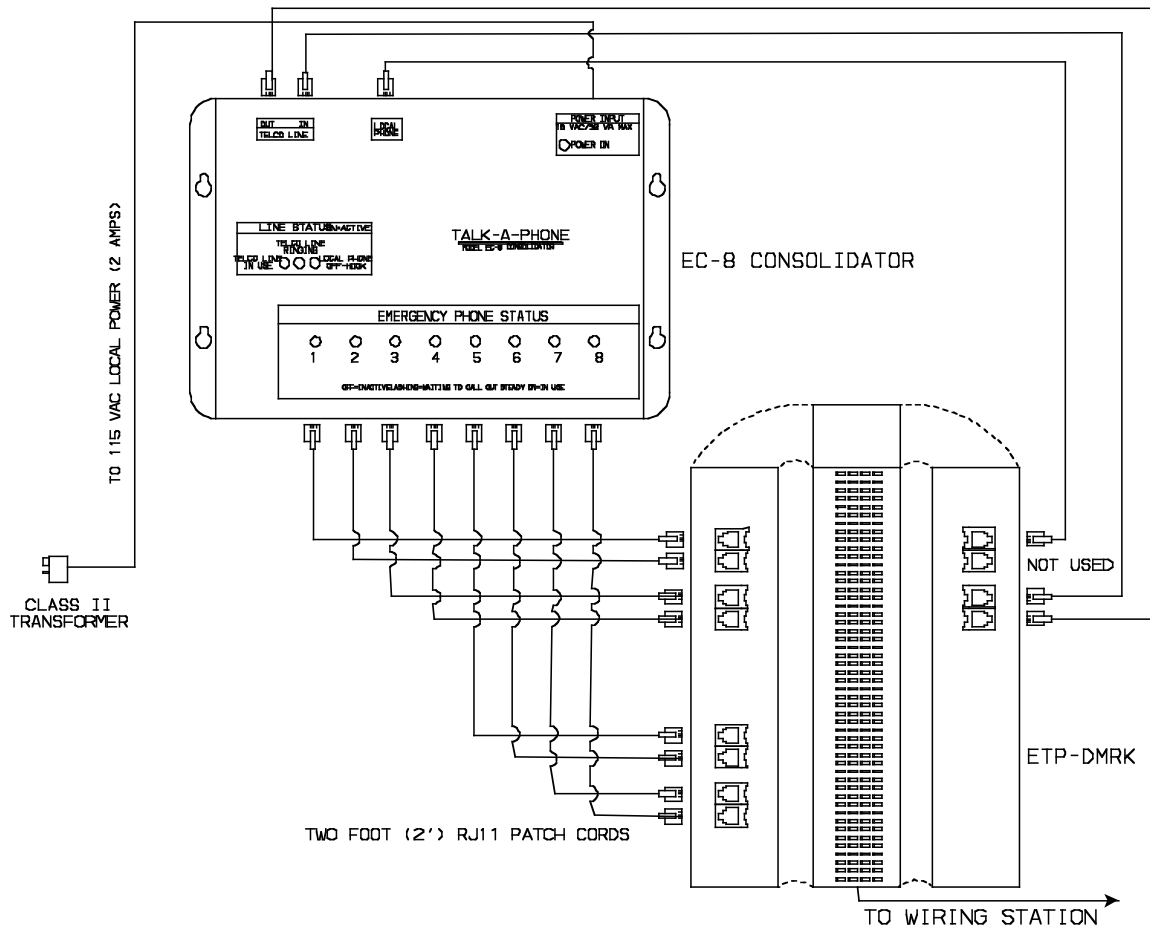

ETP-DMRK Punch-Down Block

Description

Punch Down Block with RJ11 ports for easy connection when used with **EC-8** Emergency Phone Consolidator.

Features

- 12 RJ11 female connections allow for direct connection to each **EC-8**: eight emergency phone ports, plus Telco In, Telco Out, and Local Phone (with one spare)
- Includes 11 2-foot RJ11 patch cords
- Designed for wall mounting
- Fully compatible with all industry standard 66 accessories

Specifications

Dimensions: 10(254) H x 2.25(57) W x 2.75 (70) D in(mm)
 Weight: 1.2 lbs. (0.5kg)
 Cable: Terminates 22-26 AWG solid insulated cable or 18-19 AWG solid stripped cable

Sample Layout

Copyright 2010 Talk-A-Phone Co. All rights reserved.