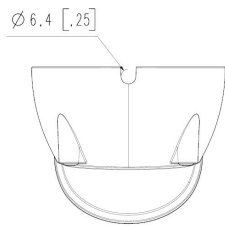

## Key Features

- Color : White
- Material : PC(Polycarbonate)
- Product dimensions / weight : 83.6(W)x67.8(D)x72.7(H)mm  
(3.29"x2.67"x2.86") / 28.7g(0.06lb)

## Specifications

Mechanical	
Color	White
Material	PC(Polycarbonate)
RAL code	RAL9003
Product dimensions / weight	83.6(W)x67.8(D)x72.7(H)mm(3.29"x2.67"x2.86") / 28.7g(0.061lb)
Mount Screw size	TR20
Supported products	TNV-C8011RW

# SBV-140WCBW

Weather Cap

CAD

Unit:mm [inch]

3	-	-
2	-	-
1	SBV-140WCBW	'24.11.04
No.	MODEL NAME	DATE
Unit:mm[inch] SCALE:1/1		 Hanwha Vision

© Hanwha Vision Co.,Ltd. All rights reserved.