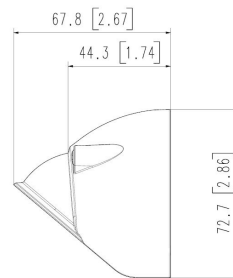

## Key Features

- Color : White
- Material : PC(Polycarbonate)
- Product dimensions / weight : 83.6(W)x67.8(D)x72.7(H)mm  
(3.29"x2.67"x2.86") / 28.7g(0.06lb)

## Specifications

Mechanical	
Color	White
Material	PC(Polycarbonate)
RAL code	RAL9003
Product dimensions / weight	83.6(W)x67.8(D)x72.7(H)mm(3.29"x2.67"x2.86") / 28.7g(0.061lb)
Mount Screw size	TR20
Supported products	TNV-C8011RW

# SBV-140WCBW

Weather Cap

CAD

Unit:mm [inch]

3	-	-
2	-	-
1	SBV-140WCBW	'24.11.04
No.	MODEL NAME	DATE
Unit:mm[inch] SCALE:1/1		 Hanwha Vision

© Hanwha Vision Co.,Ltd. All rights reserved.