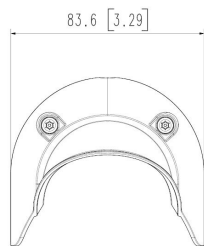

## Key Features

- Color : White
- Material : PC(Polycarbonate)
- Product dimensions / weight : 83.6(W)x67.8(D)x72.7(H)mm  
(3.29"x2.67"x2.86") / 28.7g(0.06lb)

## Specifications

Mechanical	
Color	White
Material	PC(Polycarbonate)
RAL code	RAL9003
Product dimensions / weight	83.6(W)x67.8(D)x72.7(H)mm(3.29"x2.67"x2.86") / 28.7g(0.061lb)
Mount Screw size	TR20
Supported products	TNV-C8011RW

# SBV-140WCBW

Weather Cap

CAD

Unit:mm [inch]

3	-	-
2	-	-
1	SBV-140WCBW	'24.11.04
No.	MODEL NAME	DATE
Unit:mm[inch] SCALE:1/1		 Hanwha Vision

© Hanwha Vision Co.,Ltd. All rights reserved.