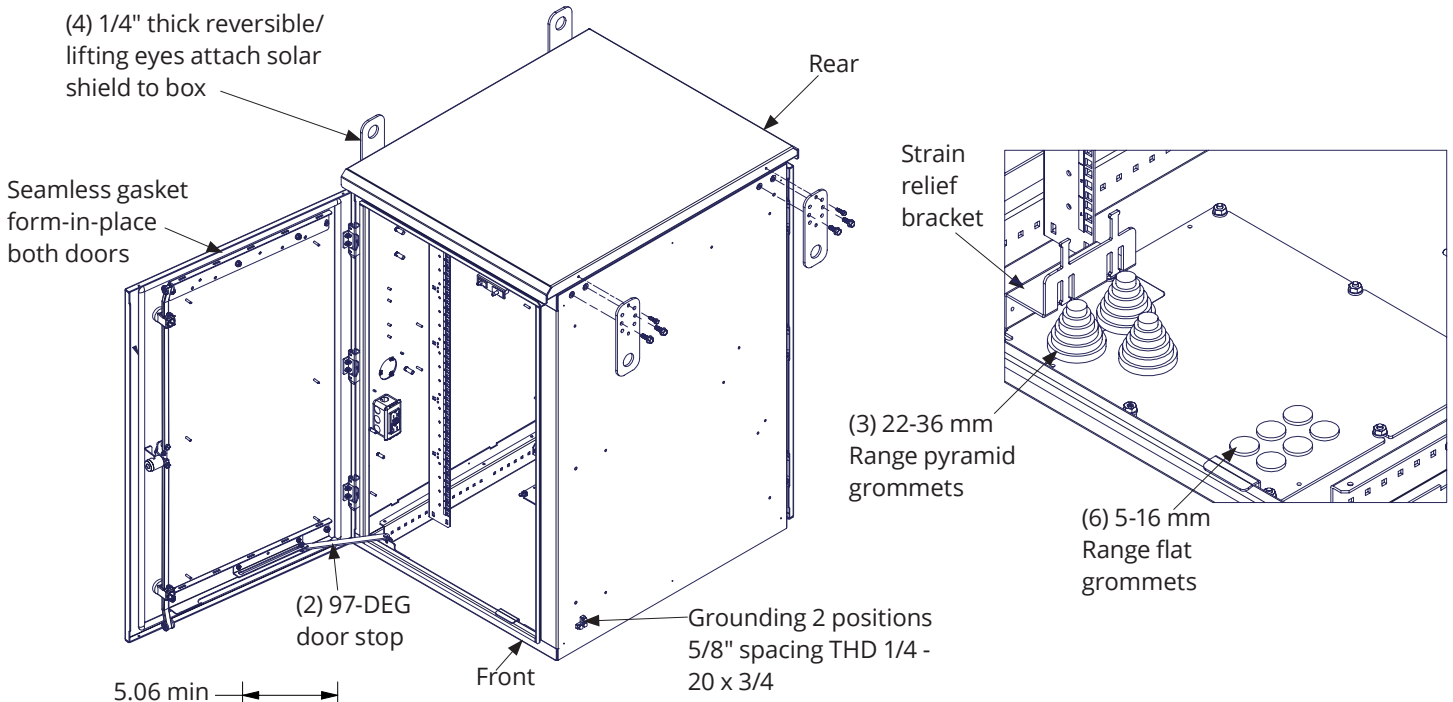

BOX SINGLE BAY CABINET

NEMA RATED CABINET FOR OUTDOOR BROADBAND & TELECOM APPLICATIONS

BOX
GREAT LAKES

FEATURES

- 30" Welded frame and doors constructed of .125" aluminum
- Two pairs of depth adjustable, 3/8" sq. (M6) mounting rails with 19/23" EIA; includes package of 50 M6 cage nuts and screws
- Rails in 19" EIA orientation feature Flexible Mounting Profile (FMP, zero-U mounting pattern) for cable management fingers and fiber spools (along the front rail face) and square hole pattern for ¼ turn "D" rings (along the side rail face)
- Rails in 23" EIA orientation feature square hole pattern for ¼ turn "D" rings (along the side rail face)
- Front and rear door with 3-pt latch swing handle and hasp for optional padlock; Wind stop on all doors
- Lifting eyes used to attach solar shield (included) to the cabinet; lifting eyes must remain installed to maintain NEMA rating
- Gland plate with tapered and flat grommets for conduit entry
- Included and installed: 8.5" x 11" Document holder on rear door, Duplex 15-Amp GFCI (not wired); Ground Bar, Terminal Block
- Cabinet configured with air conditioner includes .5" thick R3 insulation (mechanically fastened) and on/off switch on front and rear door frame
- Color: Gray RAL 7035, with UV-rated textured powder coat
- Standards: NEMA 250 Type 3R or 4, UL508A
- Country of Origin, USA

Using the attribute chart below, select an option from each column to designate a standard BOX Single Bay Cabinet

Rating	RMU	Depth	Color	Riser/Plinth	Airflow	Example
BXSBxx-	xxU	xx-	xx-	xx-	xxxxx-xxx	Configured BOX Single Bay Cabinet
3R (Type 3R)	16	32	GY (Gray)	00 (none)	00000-000 (none)	BXSB04-24U32-GY-12-AC020-120
04 (Type 4)	24	36		04 (4" Riser)	HVAC options on web, visit GreatCabinets.com	Box Single Bay Cabinet, 24U, 32"D, Gray, 12" riser, AC unit (2000 BTU, 115V)
		42		12 (12" Riser)		
				16 (16" Battery Plinth)		