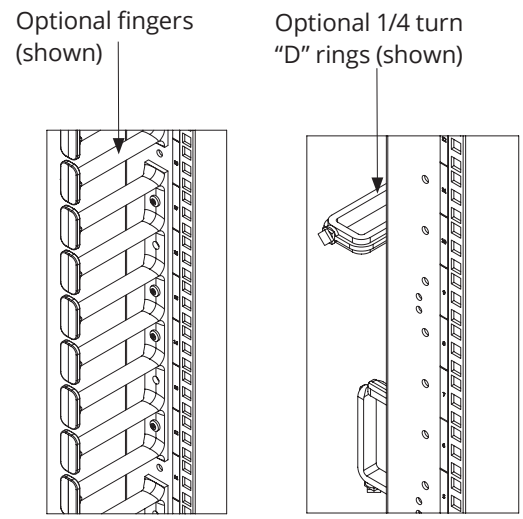

Using the attribute chart below, select an option from each column to designate a standard BOX Single Bay Cabinet

Rating	RMU	Depth	Color	Riser/Plinth	Airflow	Example
BXSBxx-	xxU	xx-	xx-	xx-	xxxxx-xxx	Configured BOX Single Bay Cabinet
3R (Type 3R)	16	32	GY (Gray)	00 (none)	00000-000 (none)	BXSB04-24U32-GY-12-AC020-120
04 (Type 4)	24	36		04 (4" Riser)	HVAC options on web, visit GreatCabinets.com	Box Single Bay Cabinet, 24U, 32"D, Gray, 12" riser, AC unit (2000 BTU, 115V)
		42		12 (12" Riser)		
				16 (16" Battery Plinth)