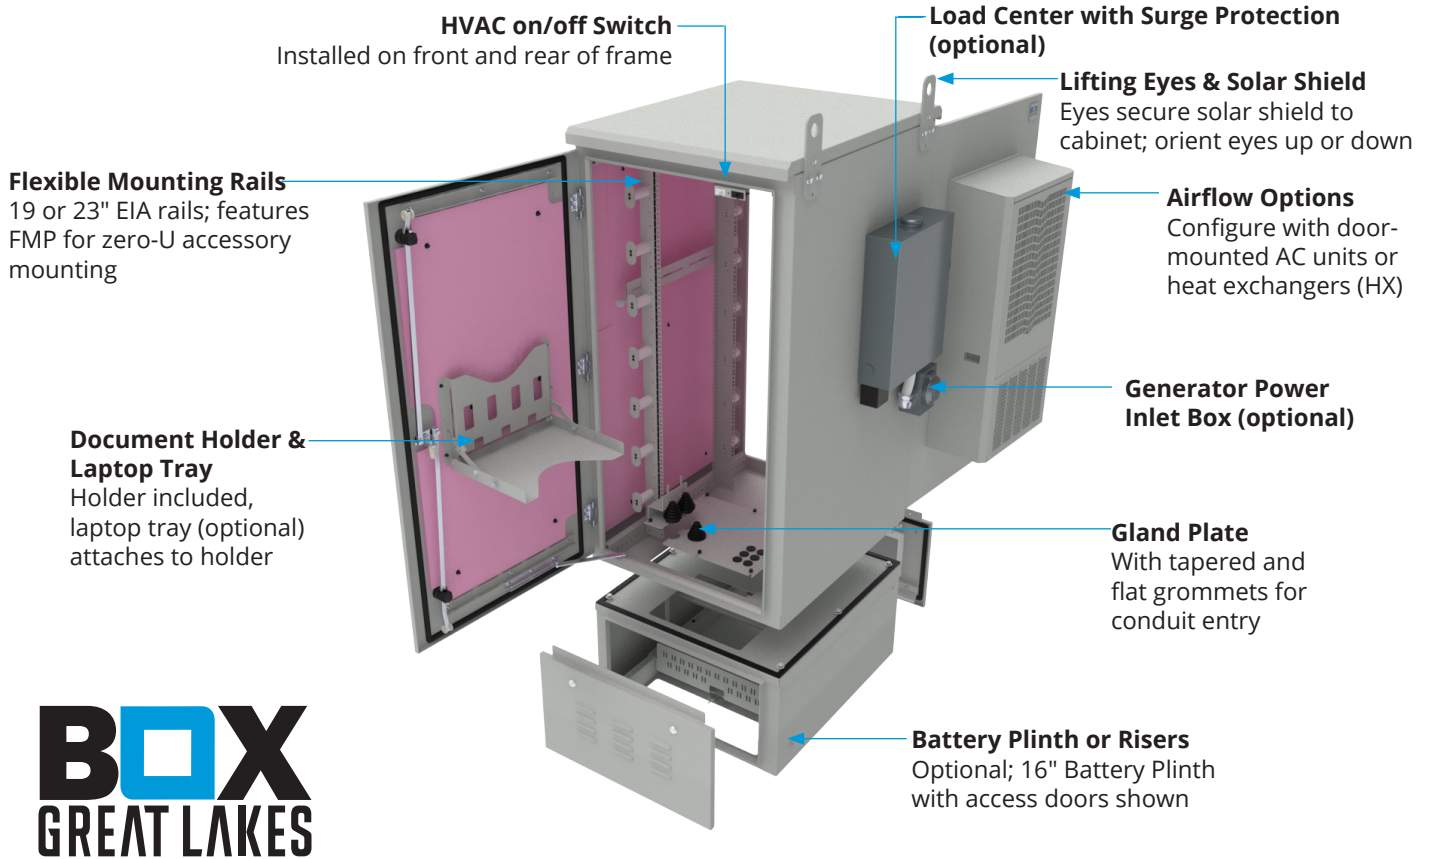

BOX SINGLE BAY CABINET

NEMA RATED CABINET FOR OUTDOOR BROADBAND & TELECOM APPLICATIONS

BOX
GREAT LAKES

FEATURES

- 30" Welded frame and doors constructed of .125" aluminum
- Two pairs of depth adjustable, 3/8" sq. (M6) mounting rails with 19/23" EIA; includes package of 50 M6 cage nuts and screws
- Rails in 19" EIA orientation feature Flexible Mounting Profile (FMP, zero-U mounting pattern) for cable management fingers and fiber spools (along the front rail face) and square hole pattern for ¼ turn "D" rings (along the side rail face)
- Rails in 23" EIA orientation feature square hole pattern for ¼ turn "D" rings (along the side rail face)
- Front and rear door with 3-pt latch swing handle and hasp for optional padlock; Wind stop on all doors
- Lifting eyes used to attach solar shield (included) to the cabinet; lifting eyes must remain installed to maintain NEMA rating
- Gland plate with tapered and flat grommets for conduit entry
- Included and installed: 8.5" x 11" Document holder on rear door, Duplex 15-Amp GFCI (not wired); Ground Bar, Terminal Block
- Cabinet configured with air conditioner includes .5" thick R3 insulation (mechanically fastened) and on/off switch on front and rear door frame
- Color: Gray RAL 7035, with UV-rated textured powder coat
- Standards: NEMA 250 Type 3R or 4, UL508A
- Country of Origin, USA

Using the attribute chart below, select an option from each column to designate a standard BOX Single Bay Cabinet

Rating	RMU	Depth	Color	Riser/Plinth	Airflow	Example
BXSBxx-	xxU	xx-	xx-	xx-	xxxxx-xxx	Configured BOX Single Bay Cabinet
3R (Type 3R)	16	32	GY (Gray)	00 (none)	00000-000 (none)	BXSB04-24U32-GY-12-AC020-120
04 (Type 4)	24	36		04 (4" Riser)	HVAC options on web, visit GreatCabinets.com	Box Single Bay Cabinet, 24U, 32"D, Gray, 12" riser, AC unit (2000 BTU, 115V)
		42		12 (12" Riser)		
				16 (16" Battery Plinth)		