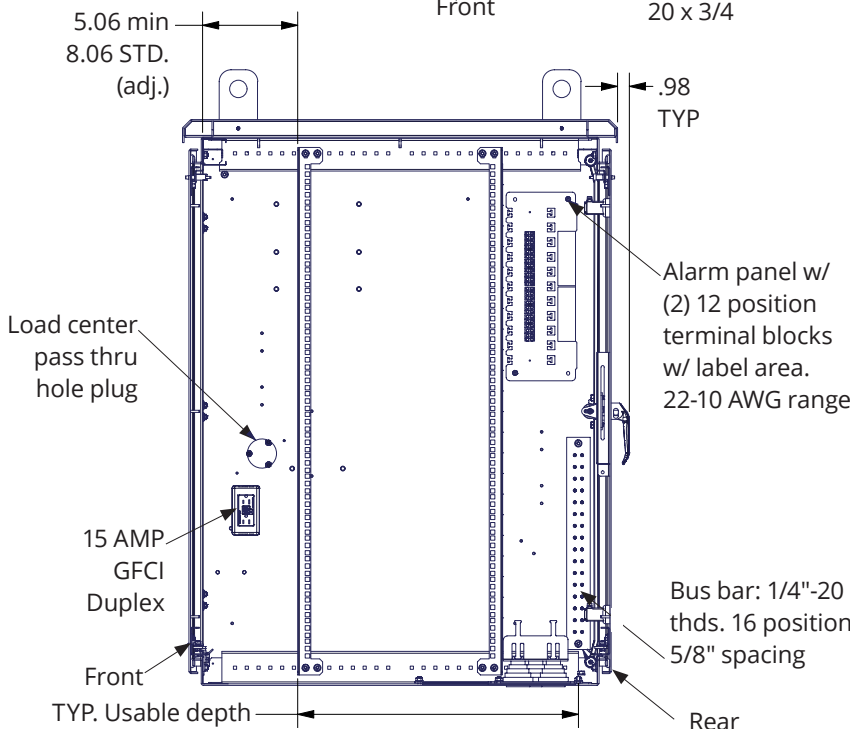

BOX SINGLE BAY CABINET

NEMA RATED CABINET FOR OUTDOOR BROADBAND & TELECOM APPLICATIONS

BOX
GREAT LAKES

FEATURES

- 30" Welded frame and doors constructed of .125" aluminum
- Two pairs of depth adjustable, 3/8" sq. (M6) mounting rails with 19/23" EIA; includes package of 50 M6 cage nuts and screws
- Rails in 19" EIA orientation feature Flexible Mounting Profile (FMP, zero-U mounting pattern) for cable management fingers and fiber spools (along the front rail face) and square hole pattern for ¼ turn "D" rings (along the side rail face)
- Rails in 23" EIA orientation feature square hole pattern for ¼ turn "D" rings (along the side rail face)
- Front and rear door with 3-pt latch swing handle and hasp for optional padlock; Wind stop on all doors
- Lifting eyes used to attach solar shield (included) to the cabinet; lifting eyes must remain installed to maintain NEMA rating
- Gland plate with tapered and flat grommets for conduit entry
- Included and installed: 8.5" x 11" Document holder on rear door, Duplex 15-Amp GFCI (not wired); Ground Bar, Terminal Block
- Cabinet configured with air conditioner includes .5" thick R3 insulation (mechanically fastened) and on/off switch on front and rear door frame
- Color: Gray RAL 7035, with UV-rated textured powder coat
- Standards: NEMA 250 Type 3R or 4, UL508A
- Country of Origin, USA

Using the attribute chart below, select an option from each column to designate a standard BOX Single Bay Cabinet

Rating	RMU	Depth	Color	Riser/Plinth	Airflow	Example
BXSBxx-	xxU	xx-	xx-	xx-	xxxxx-xxx	Configured BOX Single Bay Cabinet
3R (Type 3R)	16	32	GY (Gray)	00 (none)	00000-000 (none)	BXSB04-24U32-GY-12-AC020-120
04 (Type 4)	24	36		04 (4" Riser)	HVAC options on web, visit GreatCabinets.com	Box Single Bay Cabinet, 24U, 32"D, Gray, 12" riser, AC unit (2000 BTU, 115V)
		42		12 (12" Riser)		
				16 (16" Battery Plinth)		