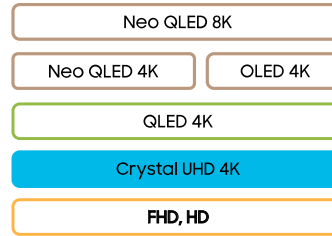

CLASS HIERARCHY

SIZE CLASS

85"	UN85U8000FFXZA
75"	UN75U8000FFXZA
70"	UN70U8000FFXZA
65"	UN65U8000FFXZA
58"	UN58U8000FFXZA
55"	UN55U8000FFXZA
50"	UN50U8000FFXZA
43"	UN43U8000FFXZA

With elegant metal housing, this essential 4K TV delivers an element of style along with a crisp and vibrant picture. Take advantage of more than 2700 free channels on Samsung TV Plus¹ and enjoy peace of mind as our proprietary triple-layer security protects your personal data².

TOP 10 KEY FEATURES

1. Crystal Processor 4K
2. MetalStream Design
3. Samsung Knox Security²
4. Endless Free Content³
5. 4K Upscaling
6. Motion Xcelerator 60Hz
7. HDR
8. Color Booster
9. Object Tracking Sound Lite
10. Q-Symphony⁴

PICTURE (PANEL)

- Display Type: Ultra-High Definition (UHD)
- Refresh Rate: 60Hz
- Lighting Technology: Mega Contrast
- Display Resolution: 4K (3,840 x 2,160)
- Anti Reflection: N/A
- Viewing Angle: N/A
- Dimming Technology: N/A

PICTURE (PROCESSING)

- Processor: Crystal Processor 4K
- Upscaling: 4K AI Upscaling
- Variable Refresh Rate (VRR): Yes
- Motion Handling: Motion Xcelerator 60Hz
- Contrast Enhancer: Yes
- Object Motion Enhancing: N/A
- Color: Color Booster
- HDR (High Dynamic Range): Yes
- HDR10+: Supported
- Auto HDR Remastering: N/A
- Adaptive Picture: N/A
- Supersize Picture Enhancer: N/A

AUDIO

- Speaker Type: 2CH
- Output Power: 20W
- Dolby Atmos: N/A
- Object Tracking Sound (OTS): OTS Lite
- Q-Symphony⁴: Yes
- Active Voice Amplifier (AVA): N/A
- Adaptive Sound: N/A
- Bluetooth Audio: Yes
- 360 Audio: N/A

DESIGN

- TV Design: MetalStream
- Bezel Type: 3 Bezel-less
- Front Color: Black
- Stand Type: Basic Feet
- Stand Color: 85": Black
  75"-43": Titan Gray
- Adjustable Stand: N/A

CONNECTIVITY

- Wi-Fi: Yes (Wi-Fi 5)
- Bluetooth: Yes (BT5.3)
- One Connect Box: N/A
- HDMI Input: 3 Ports
- HDMI Maximum Input Rate: 4K 60Hz (for HDMI 1/2/3)
- HDMI Audio Return Channel: eARC/ARC
- HDMI-CEC: Yes
- USB Ports: 1 x USB-A
- Ethernet (LAN): 1
- Digital Audio Out (Optical): N/A
- RF Connection: 1
- RS-232C Input: N/A

SAMSUNG VISION AI

- Live Translate: N/A
- Generative Wallpaper: N/A
- Pet & Family Care: N/A
- Home Insight: Yes
- Universal Gestures/Quick Control: Yes

TV ART FEATURES

- Art Mode: N/A
- Art Store: N/A

SMART TV FEATURES¹

- Operating System: One UI Tizen
- AI TV: N/A
- Smart Ad Supported TV¹: Samsung TV Plus
- Smart Home Connectivity²: SmartThings, Matter, IoT- Sensor Functionality
- Smart Assistants (Built-In): Bixby
- Smart Assistants (Works with): Google Assistant, Alexa
- Far-Field Voice Interactions: N/A
- Web Browser: Yes
- SmartThings Hub/Quick Remote/Matter Hub/ IoT-Sensor Functionality: Yes
- Samsung Health⁴: Yes
- Multi Device Experience: Mobile to TV, Sound Mirroring, Wireless TV On
- Multi-View: N/A
- Ambient Mode: N/A
- Buds Auto Switch: Yes
- Works with Apple Airplay: Yes
- Works with Google Cast: Yes
- Daily+: Yes
- Daily Board: N/A
- Workout Tracker: Yes
- Karaoke Mic: N/A
- Multi-Control: Yes
- ConnecTime: N/A
- Screen Vitals: N/A
- Storage Share: Yes

GAMING