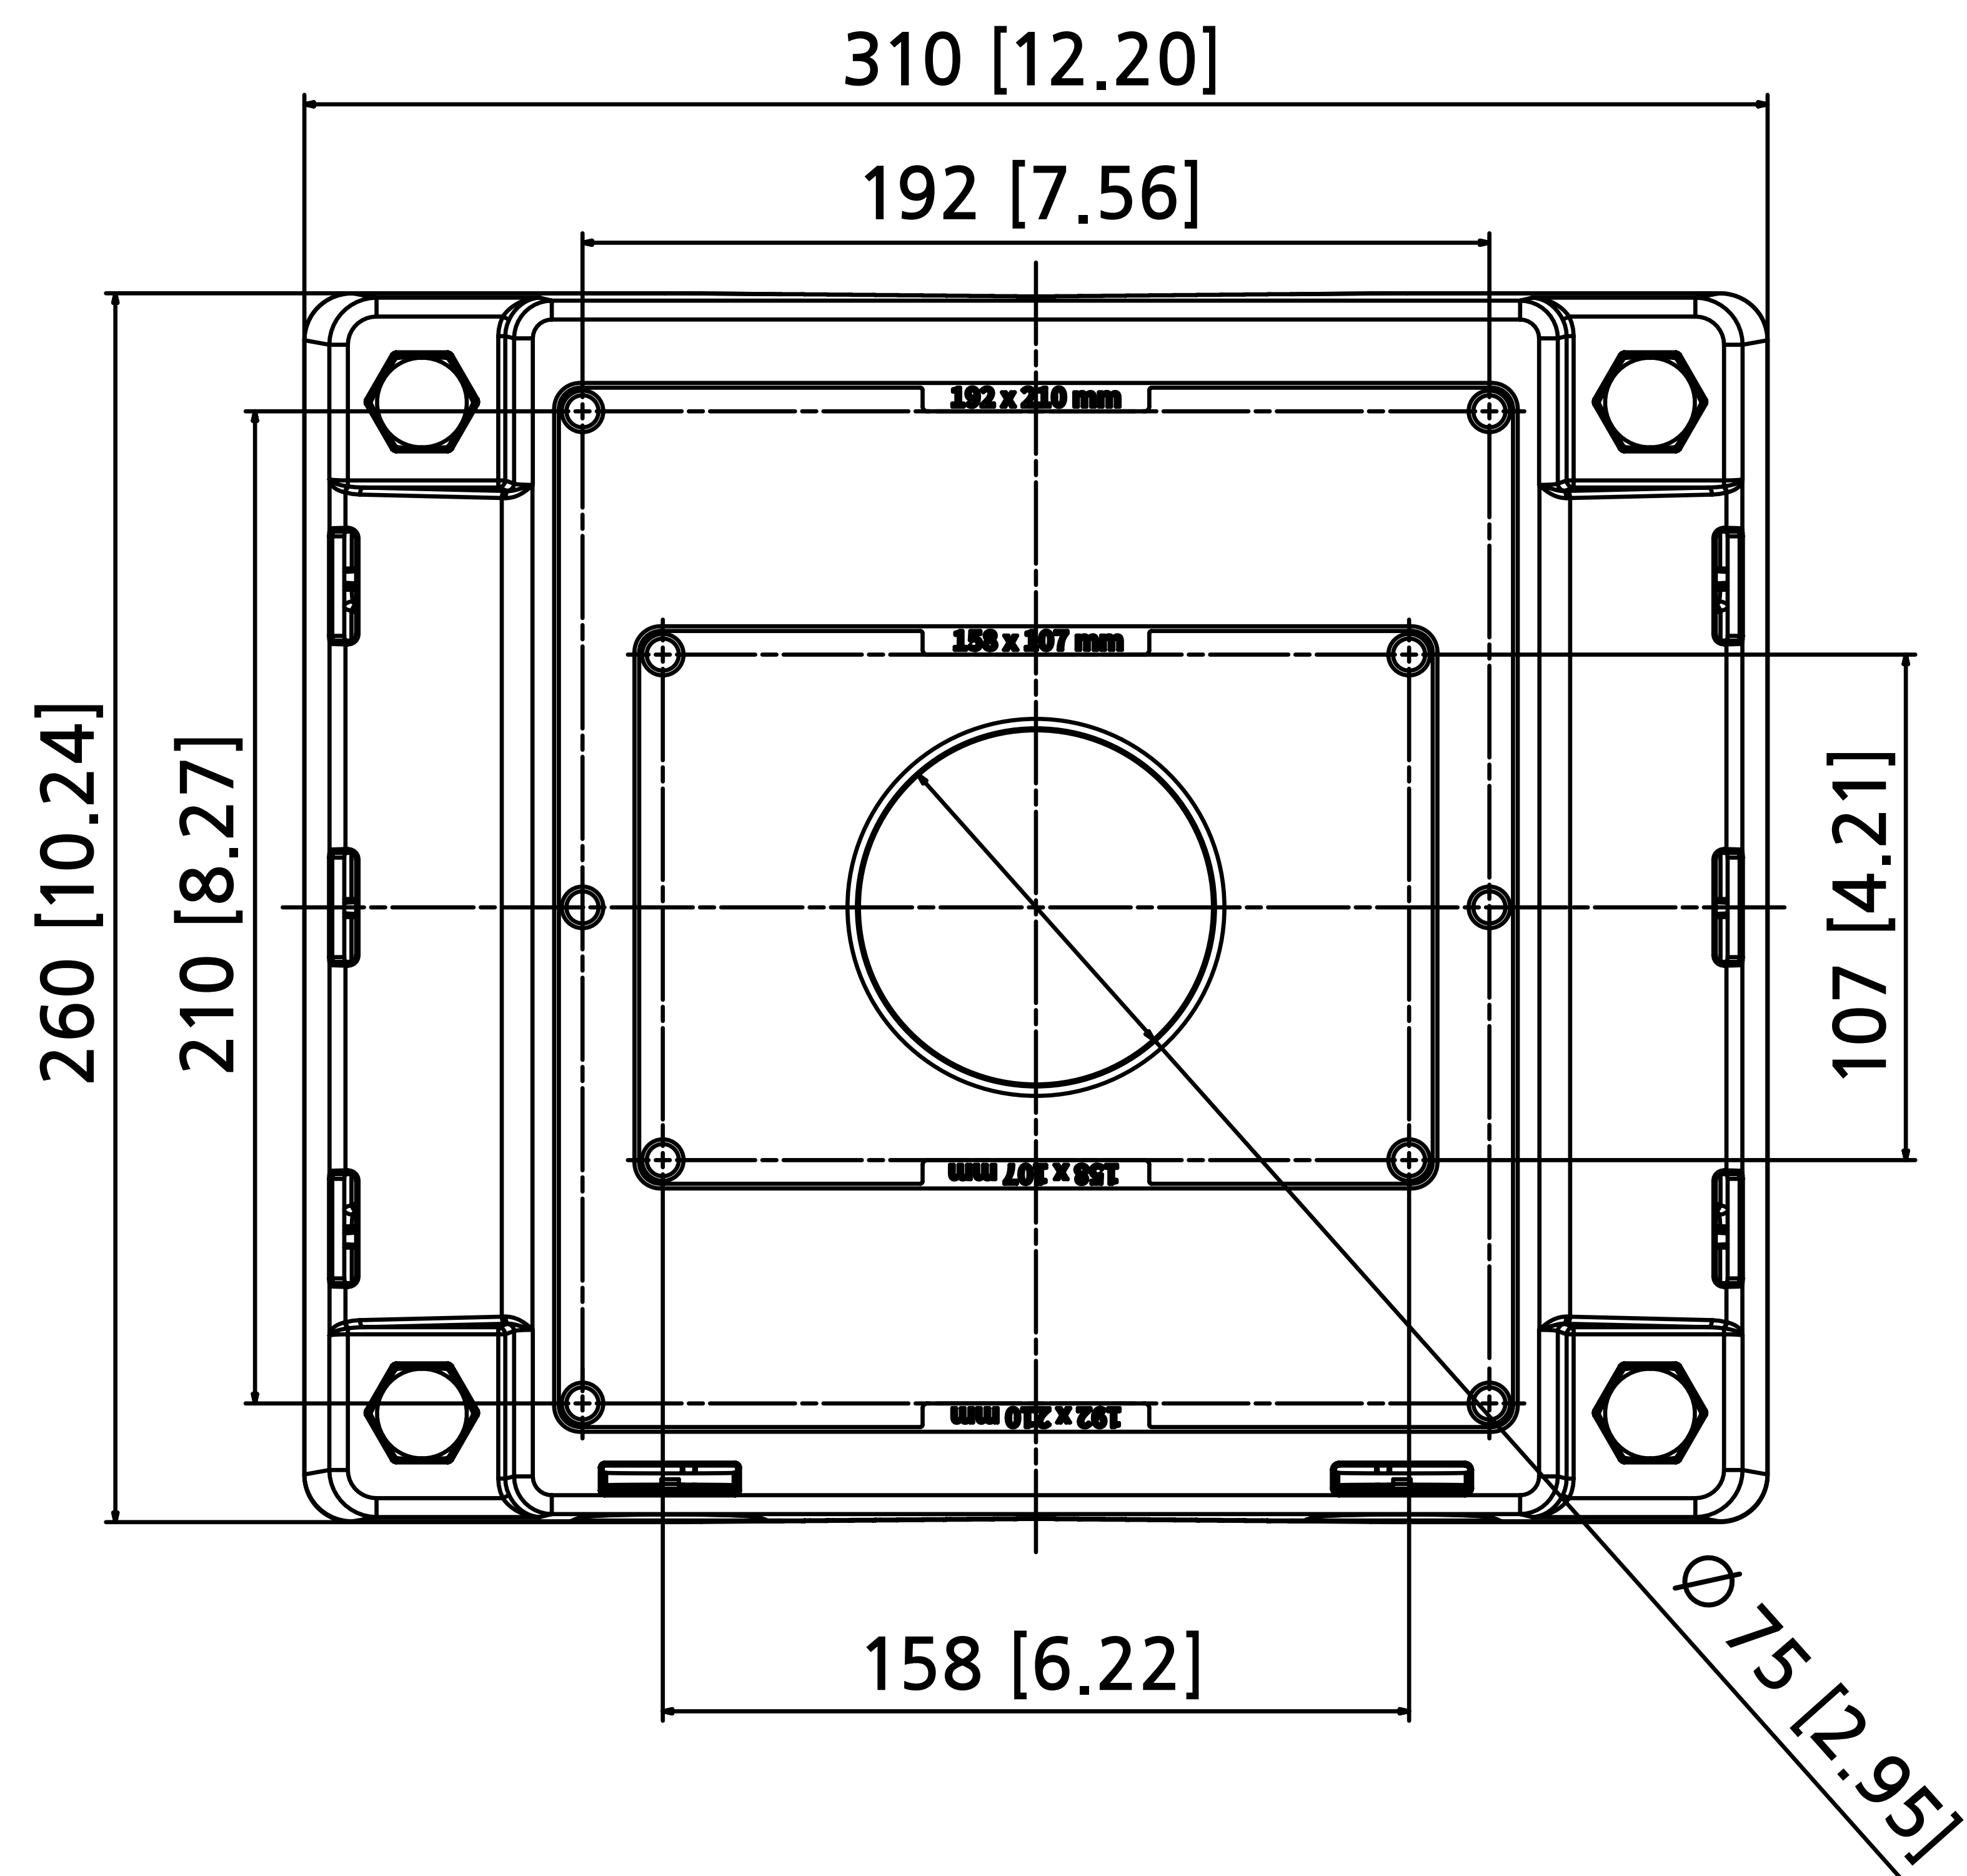

# SBP-150PMW Pole Mount

Reference image

Revision	V1.0
Revision Date	24/10/17
Paper Size	A0
Unit	mm [inch]
Scale	1:1