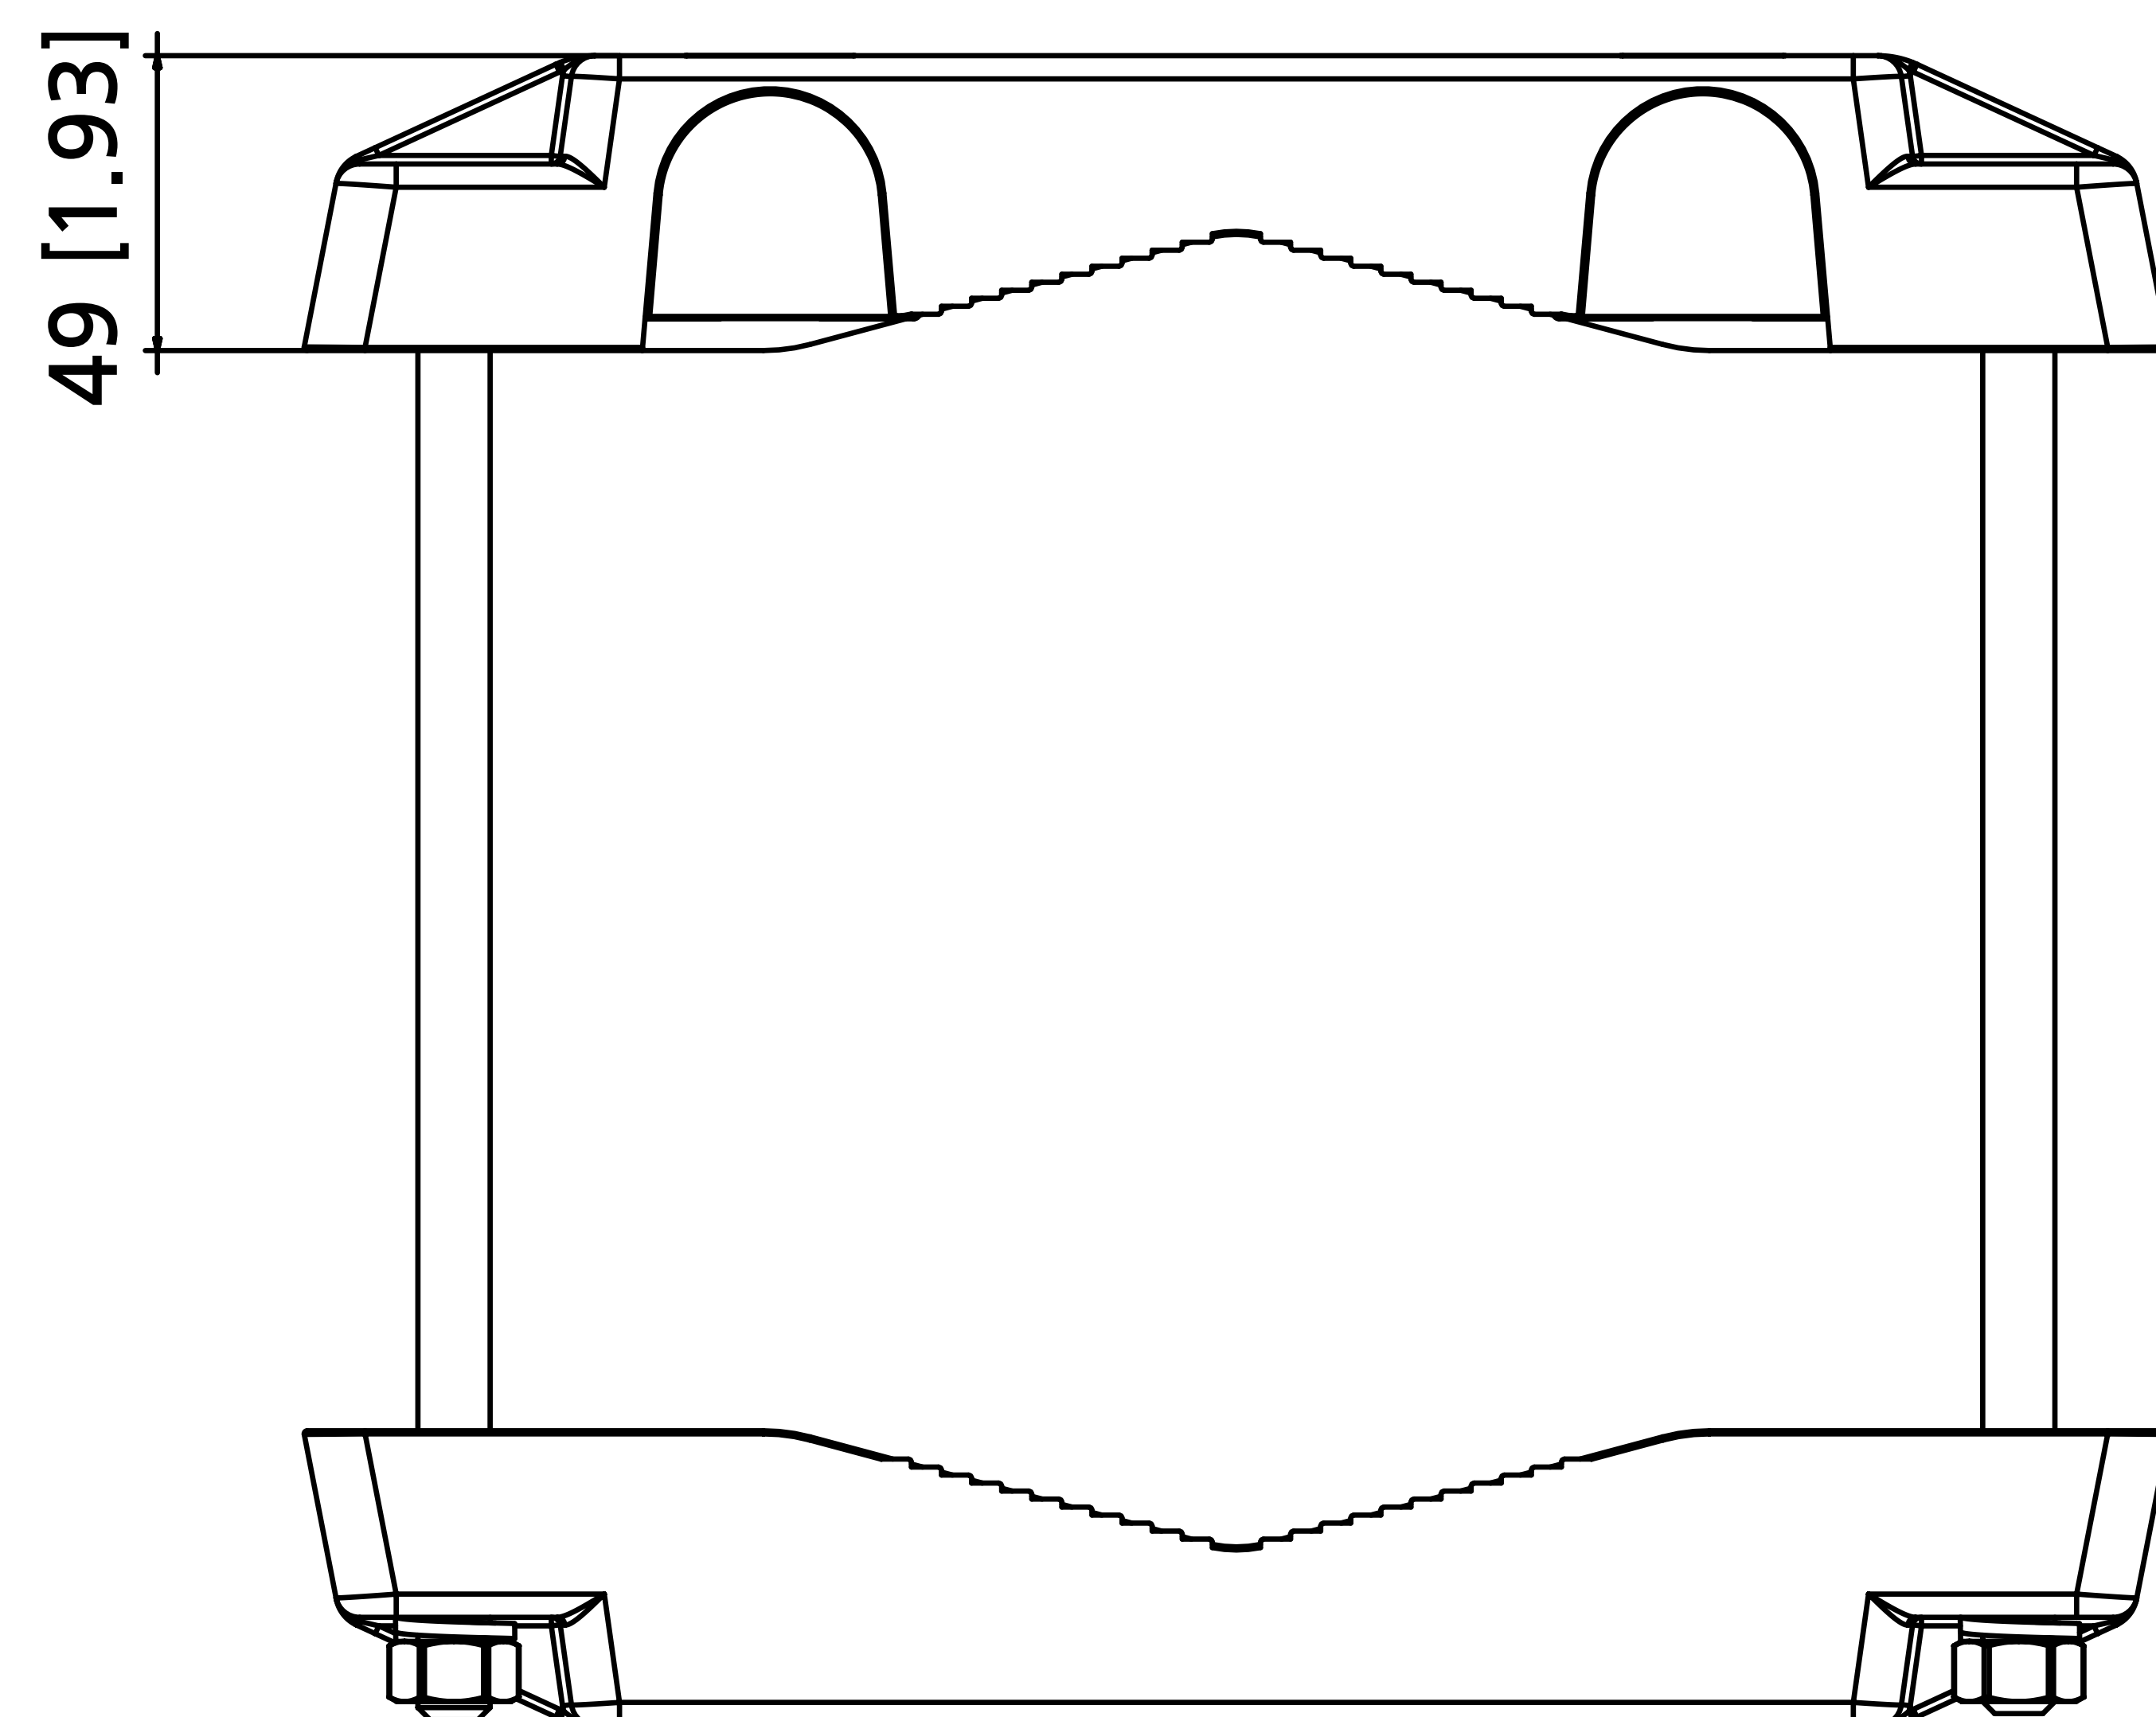

# SBP-150PMW Pole Mount

Reference image

Revision	V1.0
Revision Date	24/10/17
Paper Size	A0
Unit	mm [inch]
Scale	1:1