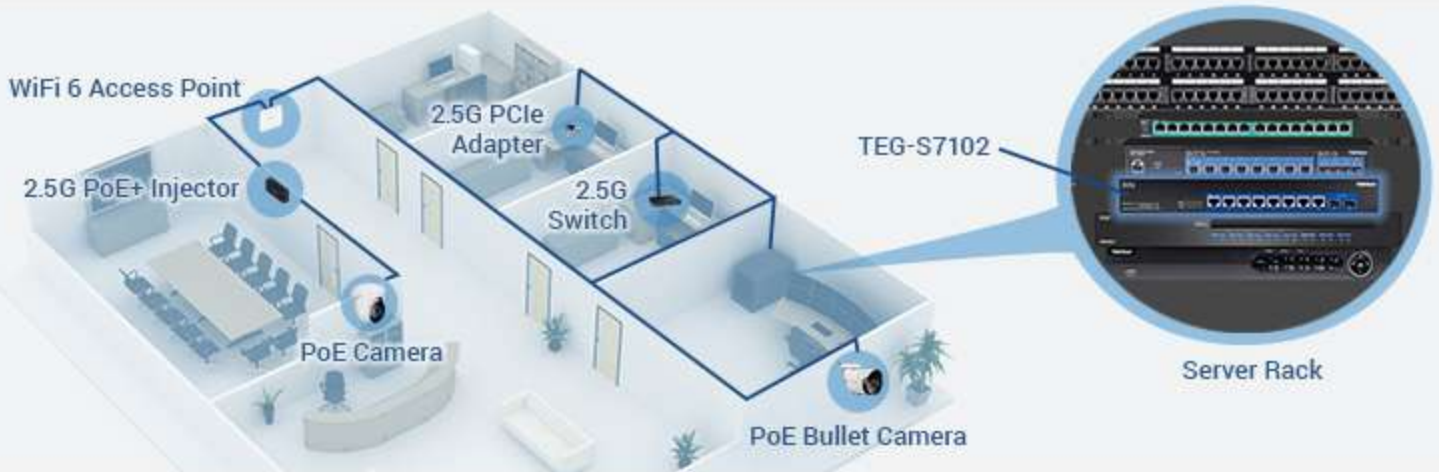

TRENDnet®

TEG-S7102

10-Port 10G Unmanaged Switch

Expand your network's bandwidth and reduce traffic bottlenecks with TRENDnet's Unmanaged 10G Switches. Contact us to learn more!

Jumbo Frame

Sends larger packets, or Jumbo Frames (up to 12KB), for increased performance.

Smart Fan

The smart fan design lowers power consumption and energy costs, and eliminates distracting operating noise.

10G Ports

Offers eight 10G ports, and two 10G SFP+ ports for high-speed network uplinks or downlink connections for a cost-effective solution in adding 10G link capability.

- 8 x 10G RJ-45 ports
- 2 x 10G SFP+ ports
- Backwards compatible with 100/1000BASE-T devices
- Smart fan design eliminates noise
- Rackmount design

upTREND
PARTNER PROGRAM

Regional Account Manager: Bob Morgan