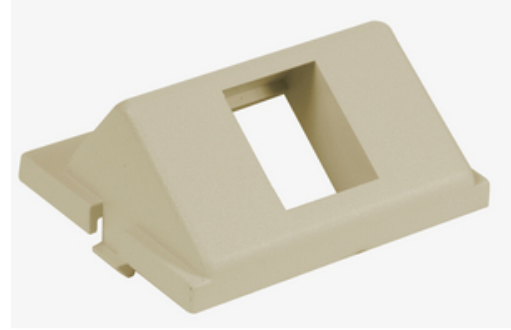

### Audio/Video Unloaded Module, Keystone, 1-Port, Angled, 1.5 Unit, Electric Ivory

By Hubbell Premise Wiring  
Catalog # [IM1KA15EI](#)

Audio/Video Unloaded Module, Keystone, 1-Port, Angled, 1.5 Unit, Electric Ivory

#### General

Application	Data/Fiber/Audio/Video
Catalog Number	IM1KA15EI
Construction	Molded ABS
Cutout	iStation
EU RoHS Indicator	Yes
Item Type	iSTATION Module
Material	ABS (Acrylonitrile butane styrene - Thermoplastic polymer)
Material - Mounting Hardware	Snap
OEM Brand Name	Hubbell Premise Wiring
Orientation	Horizontal
Style	Angled
Type	Keystone Snap-Fit
UPC	662620827070

#### Dimensions

Display Size	1.5-Unit
--------------	----------