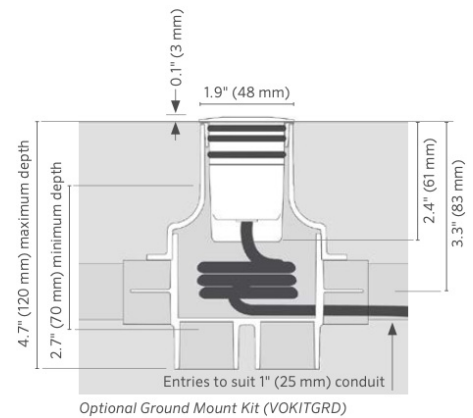

### Quick Facts

- 316 marine-grade stainless steel
- Four faceplate options for maximum design flexibility
- Compatible with Luxor® technology
- Phase and PWM dimmable
- Input voltage: 10-15V