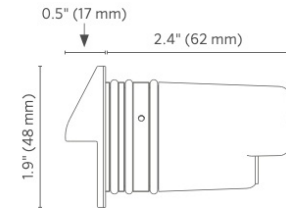

### Quick Facts

- 316 marine-grade stainless steel
- Four faceplate options for maximum design flexibility
- Compatible with Luxor® technology
- Phase and PWM dimmable
- Input voltage: 10-15V