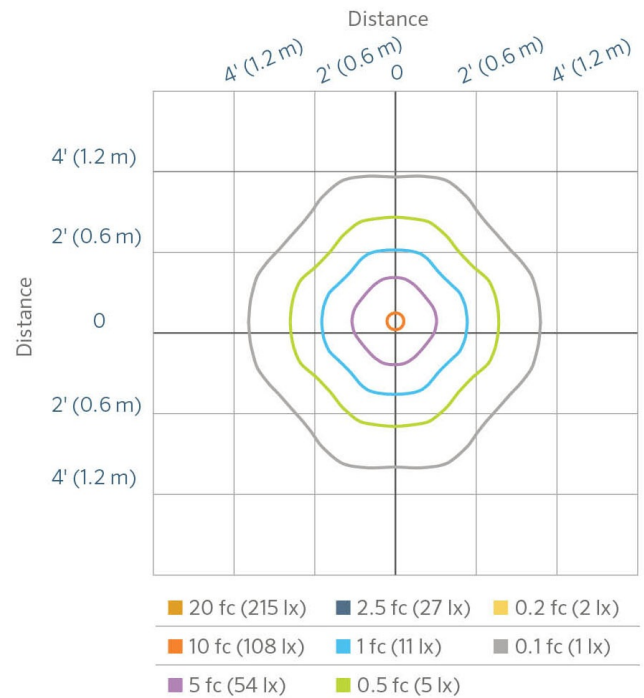

VO-GW360 1LED Isofootcandle Plot