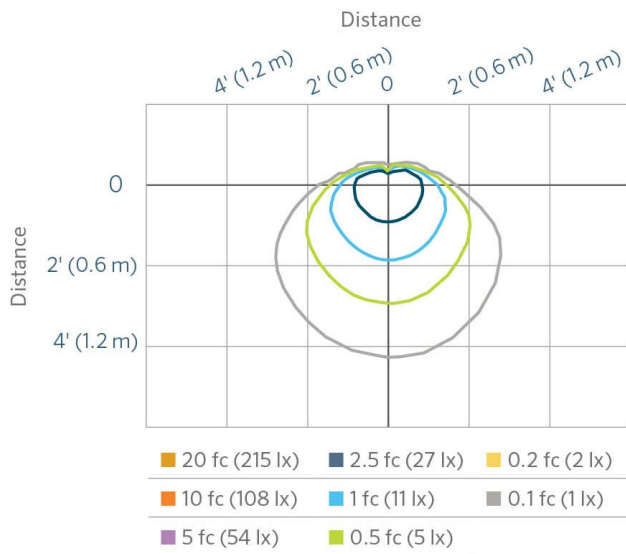

VO-ST 1 LED - Illuminance at a Distance

Distance	Center Beam fc	Beam Width	
Feet (Meters)	Foot-Candles (Lux)	Vertical : 33.2 °	Horizontal : 35.8 °
2.0' (0.6 m)	107.0 fc (1,152 lx)	1.2' (0.4 m)	1.3' (0.4 m)
4.0' (1.2 m)	26.7 fc (287 lx)	2.4' (0.7 m)	2.6' (0.8 m)
6.0' (1.8 m)	11.9 fc (128 lx)	3.6' (1.1 m)	3.9' (1.2 m)
8.0' (2.4 m)	6.7 fc (72 lx)	4.8' (1.5 m)	5.2' (1.6 m)
10.0' (3.1 m)	4.3 fc (46 lx)	6.0' (1.8 m)	6.5' (2.0 m)
12.0' (3.7 m)	3.0 fc (32 lx)	7.2' (2.2 m)	7.8' (2.4 m)

VO-RD 1 LED - Illuminance at a Distance

Distance	Center Beam fc	Beam Width	
Feet (Meters)	Foot-Candles (Lux)	Vertical : 20.7 °	Horizontal : 34.2 °
0.5' (0.2 m)	21.9 fc (236 lx)	0.18' (0.1 m)	0.31' (0.1 m)
1.0' (0.3 m)	5.48 fc (58 lx)	0.36' (0.1 m)	0.62' (0.2 m)
1.5' (0.5 m)	2.44 fc (26 lx)	0.55' (0.2 m)	0.92' (0.3 m)
2.0' (0.6 m)	1.37 fc (15 lx)	0.73' (0.2 m)	1.23' (0.4 m)
2.5' (0.8 m)	0.88 fc (9 lx)	0.91' (0.3 m)	1.54' (0.5 m)
3.0' (0.9 m)	0.61 fc (7 lx)	1.09' (0.3 m)	1.85' (0.6 m)

VO-GW180 1LED Isofootcandle Plot