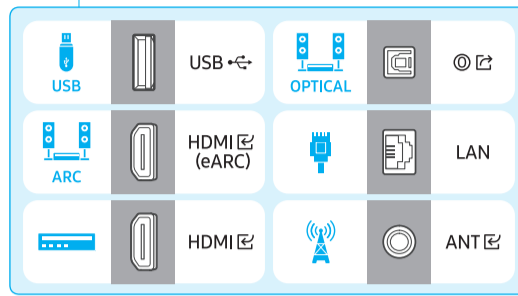

SAMSUNG

Unpacking and Installation Guide

Scan this QR code with your smart phone to see helpful videos.

BN68-18067B-02

1 65"

75"

85"

2 65"