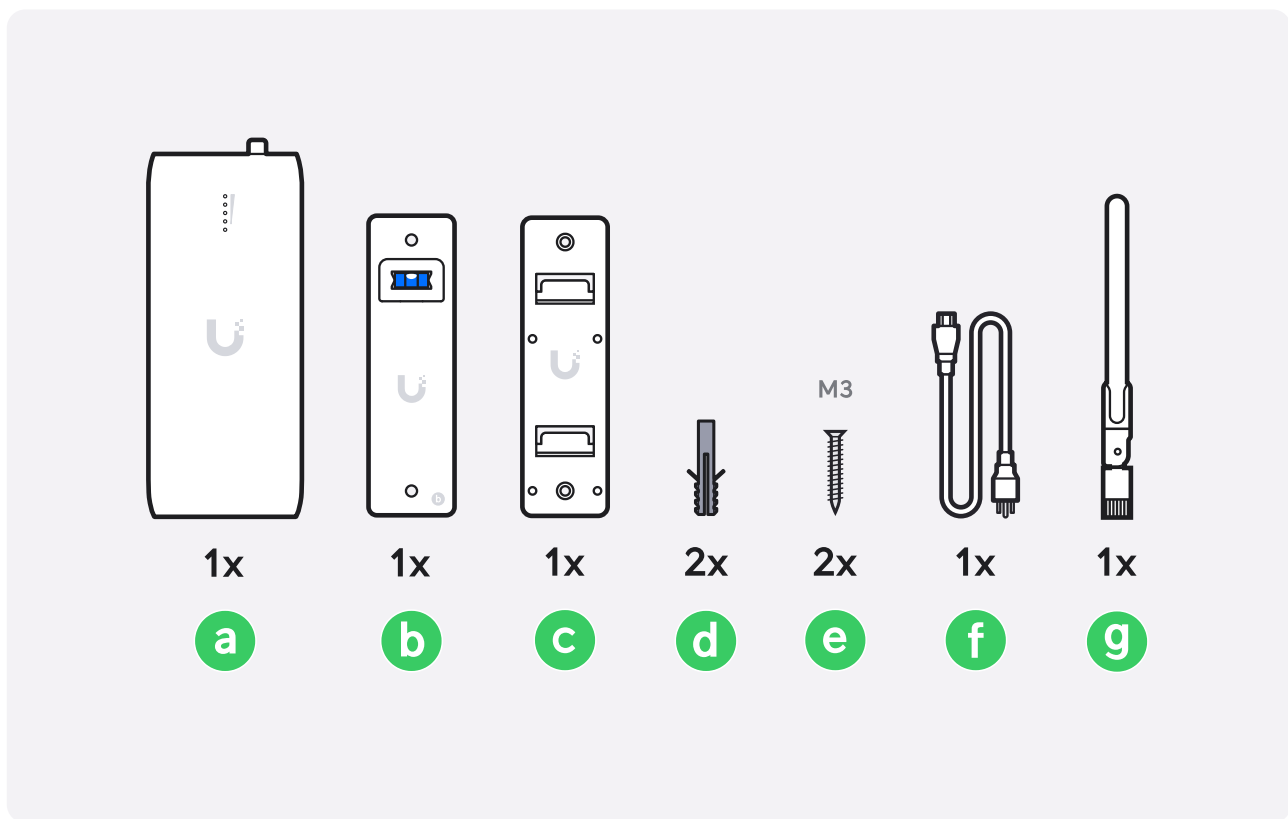

## Device Bridge

1

1x

**b**

**2**

Ø5mm  
(Ø3/16")

# 3

		
1x	2x	M3 2x
		