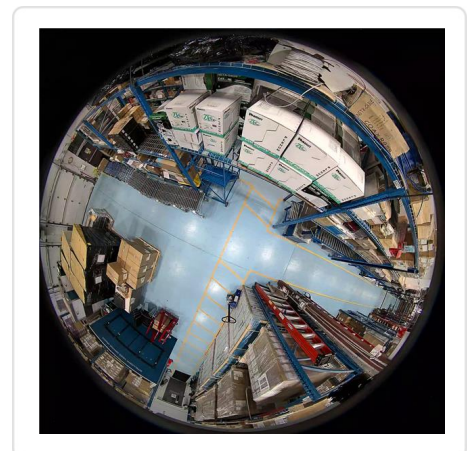

M98 12MP Fisheye Network Dome

Features

- ✓ 360° image stream for post-event analysis
- ✓ 12MP image sensor
- ✓ Up to 15m (49ft) IR range
- ✓ Built-in microphone
- ✓ Wide area coverage with one camera, no blind spots, no moving parts, resulting in camera count and infrastructure reduction
- ✓ Up to 4 live ePTZ video streams while simultaneously recording the full scene.
- ✓ MicroSD support for the Edge video recording

Description

The M98 is a compact, low-profile 360° Fisheye dome camera with a sleek design, suitable for any installation location. The dome features a magnetic cover that requires no tools or effort to remove and re-install during installation.

A full 360° field of view and crystal-clear video image allow the replacement of several fixed-lens, PTZ, or bullet cameras with a single mini-dome, reducing the time and effort needed for installation. The Fisheye camera view is a cornerstone of many of i3's advanced video solutions, including Heatmapping, i3Ai Trajectory Anomaly, and i3Ai Engagement. M98 supports several flexible viewing modes, including the 12MP 180-degree Panorama view, Fisheye only, and Fisheye + ePTZ views. The built-in omnidirectional microphone allows ambient audio to be recorded along with the video stream, while microSD support enables 'edge' video recording in case of network failure.