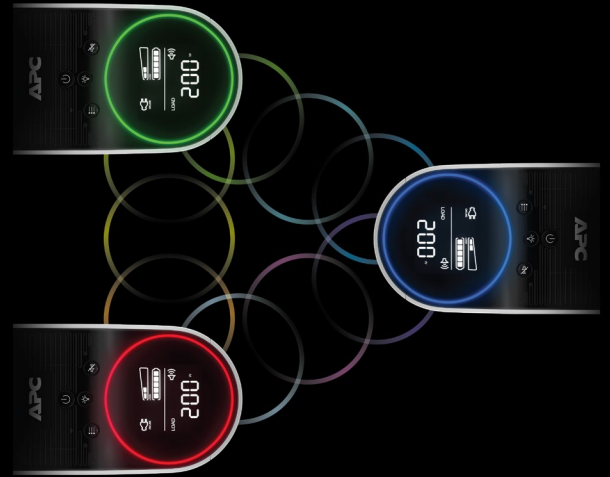

### USB Access

- Easy access USB ports to plug in your wireless gaming devices and mobile phone.

Life Is On

# Customizable RGB

Tailored to your gaming rig

A UPS that finally matches your gaming setup with twelve colors to choose from. RGBs also provide a function beyond aesthetics.

During a power outage RGB colors also demonstrate battery power left.

**Green**= 51% or more

**Yellow**= 21% - 50%

**Red**= 20% - 6% or less

**Flashing Red**= 5% or less