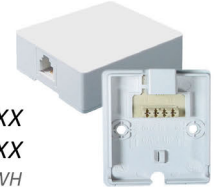

Surface Jacks

Screw Termination:

- 6P4C 13625-4-XX
 - 6P6C 13625-6-XX
- XX = IV, WH

Punchdown Termination:

- 6P4C 110625-4-XX
 - 6P6C 110625-6-XX
- XX = IV, WH

Wallphone Wallplates

Stainless Steel

- 6P4C 26630AD-4
- 6P6C 26630AD-6