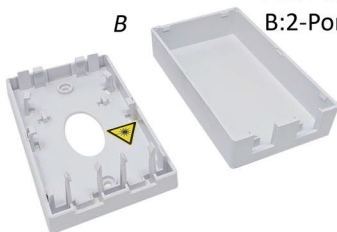

Fiber Optic Couplers
Single-mode:

Multimode:

XX= housing color: IV, WH