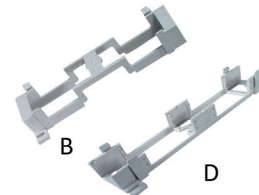

Accessories

Stainless Steel
Bridging Clips 66BC-SS
100 ct., For Voice Only

B-Bracket 89B
D-Bracket 89D