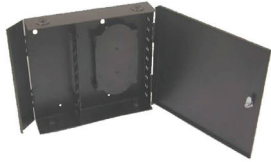

Fiber Optic Products

Cabinets & Enclosures

Wall Mount Cabinet:
2-Panel 900-FWM-2
Includes Lock