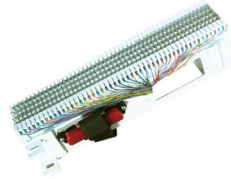

66-Style Cross-Connect Systems

50-Pair Wiring Blocks

Bare Block66M1-50-XX
w/hinged cover, Cat5E Rated
Color=CL(Clear), BL, OR, WH

Hinged Cover 66M1C-XX
Color = BL, CL, OR, WH

w/ 25-Pair Telco Connectors:
One Female 66B1F
Two Female 66B2F
One Male 66B1M
Two Male 66B2M