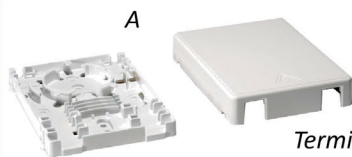

Terminal Boxes

Terminal Box:
A:2-Port 10600-SFK2-WH
B:2-Port Keystone ... 10600-SFJ2-WH