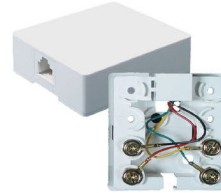

Surface Jacks