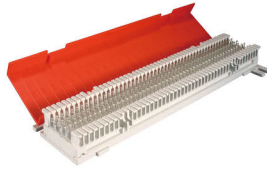

66-Style Cross-Connect Systems

50-Pair Wiring Blocks

Bare Block 66M1-50-XX
w/hinged cover, Cat5E Rated
Color=CL(Clear), BL, OR, WH

Hinged Cover 66M1C-XX
Color = BL, CL, OR, WH

w/ 25-Pair Telco Connectors:
One Female 66B1F
Two Female 66B2F
One Male 66B1M
Two Male 66B2M