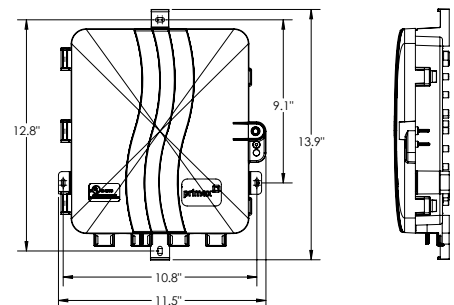

2. DIMENSIONS

Inside: H 10.2"/W 8.7"/D 2.1"
 Outside: H 13.9"/W 11.5"/D 3"

3. FEATURES & BENEFITS

- Compact, low profile design provides simple fiber splice and connect point for MDU applications.
- Integrated ratchet cable spool allows for quick and easy slack storage release of outgoing cables without disconnection.
- Pre-connectorized with single mode G.652.D fiber to splice with incoming fiber.
- Equipped with Primex 12 fiber trays and fan out kit for compact, efficient splicing.
- Low profile 90° cable clips and flat drop strain relief system for efficient cable management.
- Quick release splice mount allows for rapid removal and installation of splice tray.
- High quality UV-protected PVC made in North America for long-lasting fiber protection in demanding weather conditions.
- External wall mounting tabs that eliminate the need to drill through the box, allowing for quick and easy deployment.

4. APPLICATIONS

- FTTH for multi dwelling units (MDU)

5. CONFIGURATIONS

| Part # | Part Name | Description |
|----------|---------------------|---------------------------------------------------------------------------------------------------------------------|
| 125-1736 | P1000MFSC-THG12SASD | Hex bolt, gasket, 12x SC/APC, Fiber Tray, 4x grommets, 2x CClips, ground lug, 3x fiber cradle, strain relief system |