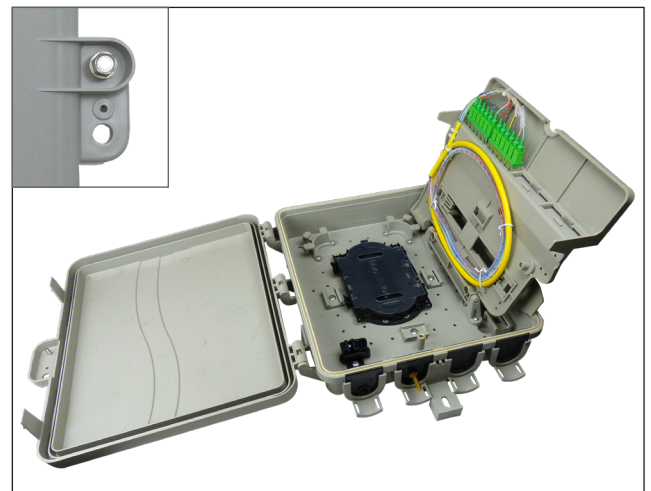

PRIMEX

Product Specifications

P1000M w/Service Divider

12 Fiber/Hex Lock (P1000MFSC-THG12SASD)

1. SUMMARY

The Primex Wave P1000MFSC with Service Divider is a mid-size, 12 fiber, splice and connect enclosure that cleanly and easily separates the splice tray and cross-connect adapters for multi-tiered installations.

The design incorporates Primex fiber splice trays, fan out kit and a unique adjustable fiber management system for efficient and compact installation. Access is restricted to the splice compartment via a Torx™ screw and it includes snap and hex locks for secure access.

2. DIMENSIONS

Inside: H 10.2"/W 8.7"/D 2.1"
 Outside: H 13.9"/W 11.5"/D 3"

3. FEATURES & BENEFITS

- Compact, low profile design provides simple fiber splice and connect point for MDU applications.
- Integrated ratchet cable spool allows for quick and easy slack storage release of outgoing cables without disconnection.
- Pre-connectorized with single mode G.652.D fiber to splice with incoming fiber.
- Equipped with Primex 12 fiber trays and fan out kit for compact, efficient splicing.
- Low profile 90° cable clips and flat drop strain relief system for efficient cable management.
- Quick release splice mount allows for rapid removal and installation of splice tray.
- High quality UV-protected PVC made in North America for long-lasting fiber protection in demanding weather conditions.
- External wall mounting tabs that eliminate the need to drill through the box, allowing for quick and easy deployment.

4. APPLICATIONS

- FTTH for multi dwelling units (MDU)

5. CONFIGURATIONS

| Part # | Part Name | Description |
|----------|---------------------|---------------------------------------------------------------------------------------------------------------------|
| 125-1736 | P1000MFSC-THG12SASD | Hex bolt, gasket, 12x SC/APC, Fiber Tray, 4x grommets, 2x CClips, ground lug, 3x fiber cradle, strain relief system |