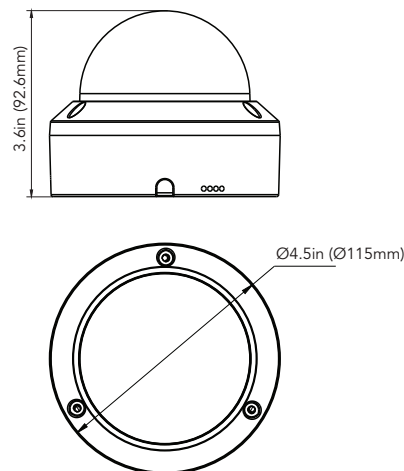

DIMENSIONS

Unit : inch(mm)

OPTIONAL ACCESSORIES