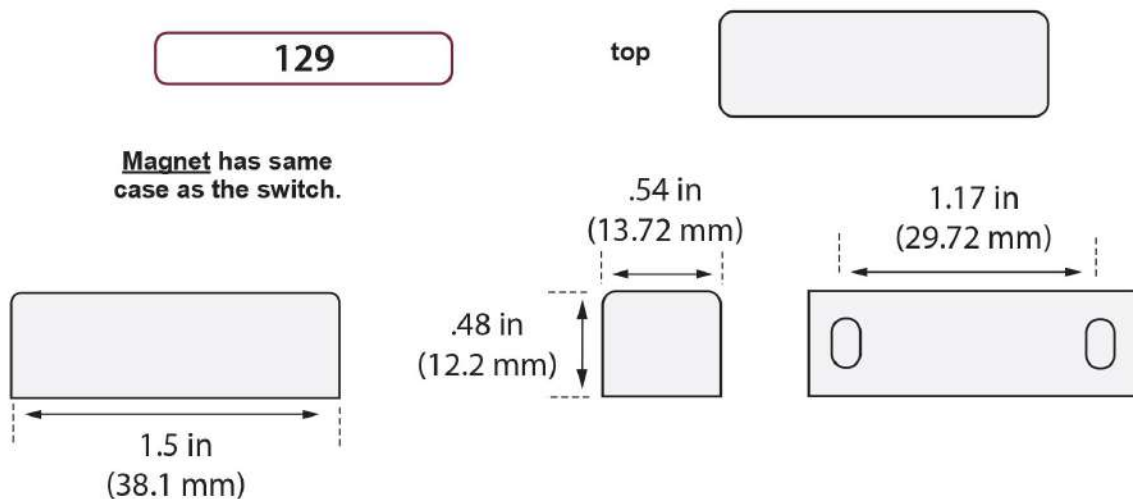

GRI PRODUCTS MEET OR EXCEED THESE MINIMUM GENERAL SPECIFICATIONS:

Part Number	Loop Type	Electrical Configuration	Reed Form	Max. Initial Contact Resistance (Ω)	Max. Contact Rating (W)	Max. Switching Voltage (VDC)	Max. Switching Current (A)
129A	Closed	N/O	A	.150	10	160	.400
129AWG	Closed	N/O	A	.150	10	160	.400
129B	Open	N/C	B	.140	5	175	.250
129BWG	Open	N/C	B	.140	5	175	.250

WARRANTY: Lifetime warranty against workmanship, material and factory defects.

GEORGE RISK INDUSTRIES, INC.
G.R.I. PLAZA
KIMBALL, NE 69145

WWW.GRISK.COM

82

1-800-445-5218
1-800-523-1227
(308) 235-4645
FAX (308) 235-3561
E-MAIL: sales@grisk.com