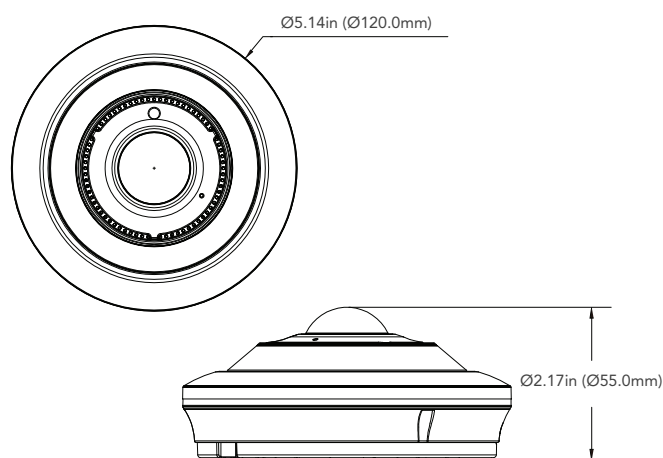

DIMENSIONS

Unit : inch(mm)

OPTIONAL ACCESSORIES

AVM-JB-F1
JUNCTION BOX

AVA-MICSPKSRN
AUDIBLE AND VISUAL
ALARM DEVICE

SPECIFICATIONS

CAMERA	
Image Sensor	1/2.3" Progressive CMOS
Resolution	12MP
Image Size	4000x3000
Shutter Speed	1/5s to 1/20000s
Min. Illumination	Color 0.01 lux @ F1.6 (AGC ON); B/W 0 lux @ IR ON
IR Distance	Up to 32.8ft (10m)
Lens	1.6mm @ F 2.0 ±5% Horizontal FOV: 180° (Wall Mount), 360° (Ceiling Mount)
Day & Night	IR cut filter with auto switch (Day/Night/Auto/Image/Schedule)
Wide Dynamic Range	DWDR
Digital NR	Yes
Backlight Compensation (BLC)	Off/On (5 Zone)
Highlight Compensation (HLC)	Yes
Defog	N/A
Gain Control	Auto
White Balance	Auto/Manual/Indoor
Flip/Mirror	Yes
VIDEO IMAGE	
Video Compression	Main stream: H.265 / H.264 / H.265+ /H.264+, Sub stream: H.265 / H.264 / H.265+ /H.264+/ MJPEG, Mobile stream: H.265 / H.264 / H.265+ /H.264+
Resolution	4000x3000, 3000x3000, 2560x2560, 2160x2160, 1520x1520, 1280x960, 1080x1080, 720x720, 640x480
Main Stream	4000x3000@15FPS / 3000x3000, 2560x2560, 2160x2160, 1520x1520, 1080x1080, 720x720 @ 15FPS
Sub Stream	1280x960, 640x480 @ 15FPS
Mobile Stream	640x480 @ 15 FPS
Video Bit Rate	256Kbps ~ 16Mbps
Image Settings	Day & Night, BLC, DWDR, DNR, Privacy Masking, White Balance
ROI	Yes
NETWORK/INTERFACE	
Network	RJ45(10/100BASE-T)
Network Protocol	TCP/IP,HTTP,DHCP,DNS,DDNS,RTP/RTSP,SMTP,NTP,UPnP,SNMP,HTTPS,FTP
Interface Protocol	ONVIF(Profile S/G/T/M)
Web Browser	Mircosoft Edge, Safari, Firefox, Google Chrome
Online Connection	Support simultaneous monitoring for up to 3 users; Support multi-stream real time transmission
Security	IP Address Filter; Complicated Password; Authenticated Username and Password
Streaming Method	Unicast / Multicast
Storage	Micro SD/SDHC/SDXC Slot (up to 512GB) with video and still image capture function
Video Output	No
Audio	Built-in microphone / Built-in Speaker
Alarm	Input / Output
Hardware Reset	Yes
FUNCTIONS	
Remote Monitoring	Avycon CMSONE, Avycon Moblie One
Smart Analytics	Intrusion Detection / Tripwire Detection / Stationary Object Detection / Tripwire Count / Heat Map / Crowd Density Detection / Queue Length Detection / Rare Sound Detection
GENERAL	
Power Supply	D12V/POE(IEEE802.3af)
Power Consumption	3.8~9.6W
Operating Environment	-31~140°F (-35~+60°C) / less than ≤ 95% RH
Dimensions (in)	5.14x2.17in (Ø120x55mm)
Weight (net)	0.88lb (400g)
Ingress Protection	IP66