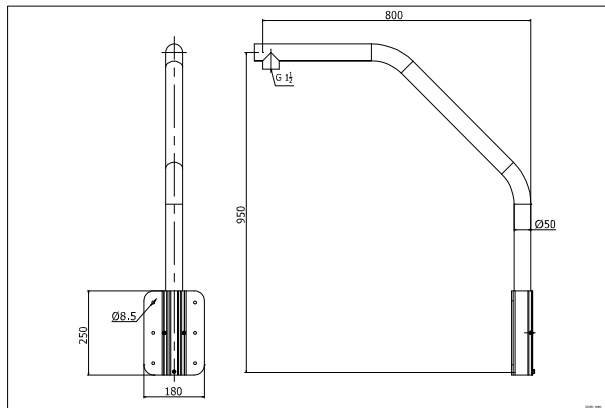

RPM

Parapet Wall Mount Bracket

RPM	
Appearance	Hikvision white
Range of Application	Parapet wall mount bracket
Material	Aluminum alloy
Dimension	180 mm × 950 mm × 800 mm (7.09" × 37.4" × 31.5")
Weight	2900 g (6.39 lbs)

- NOTES:**
- Install bracket on flat wall.
 - Load capacity of pole should be more than three times the weight of camera and bracket.
 - Load capacity of clamp is 30 kg (66.14 pounds).

Features

- Aluminum Alloy Material with Surface Spray Treatment
- Threaded Hole Size Is G1½ (British System)
- Bracket Can Be Installed on High Edge of Wall

Dimensions

NOTE: The actual bracket may vary from the picture above.

Order Model

RPM

© 2015 Hikvision USA Inc. www.hikvision.com 092415