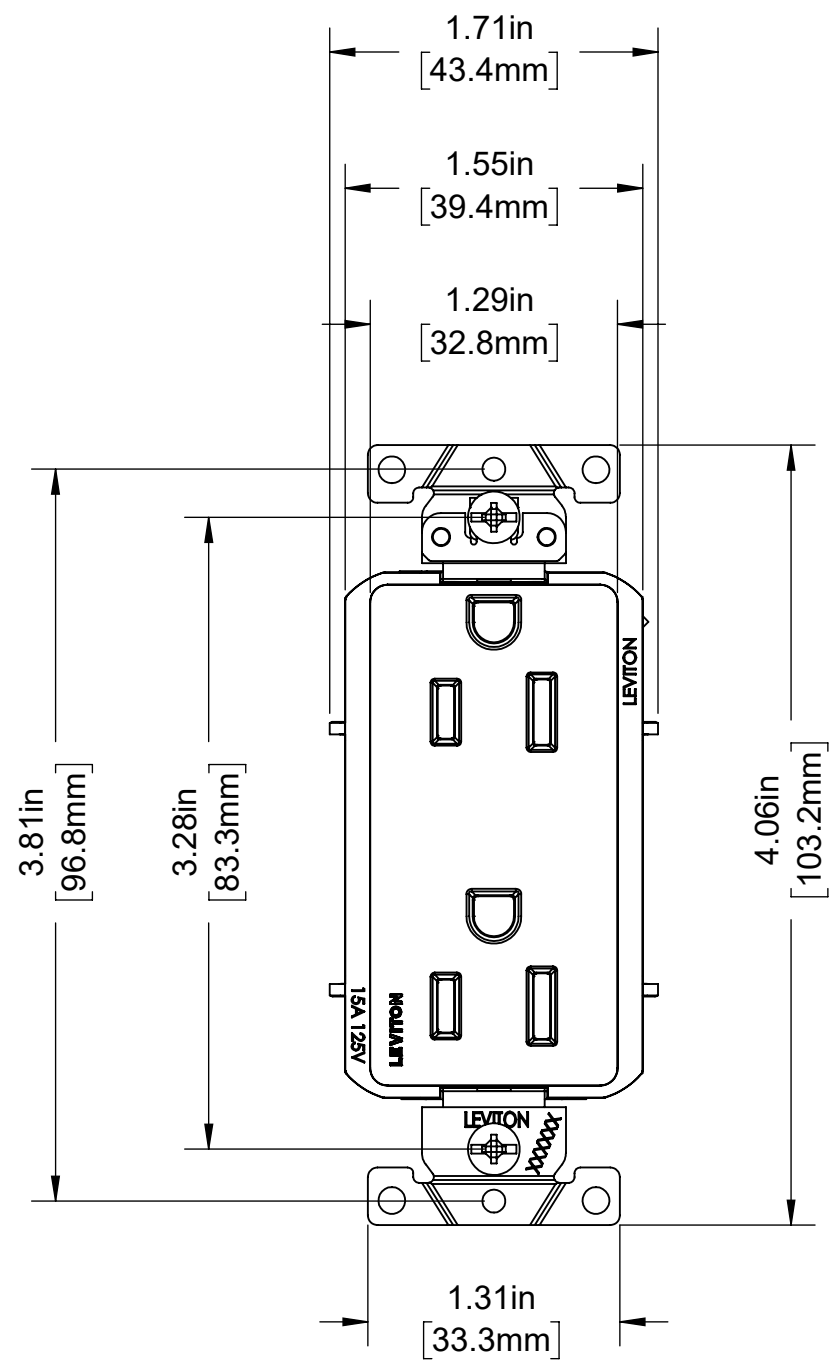

4

3

2

1

B

B

CATALOG # 16252

DECORA PLUS DUPLEX RECEPTACLE
2 POLE, 3 WIRE, 15 AMP, 125 VOLT,
SELF- GROUNDING, SPEC GRADE
NEMA 5-15R

A

A

4

3

2

1

UNLESS OTHERWISE SPECIFIED: DO NOT SCALE DRAWING. ALL DIMENSIONS ARE IN INCHES. ALL ANGLES ARE IN DEGREES.		LEVITON										
TOLERANCES		TITLE: 16252 15A-125V RECEPTACLE DECORA CATALOG DRAWING										
INCH	METRIC	DWG NO. CATSTD-16252-00X-D01										
.XX ± .01 .XXX ± .005	.X ± .2 mm .XX ± .1 mm											
ANGLES: ± 1/2°		<table border="1"> <tr> <td>SIZE</td> <td>SCALE:1:1</td> <td>SHEET 1 OF 1</td> <td>REV</td> </tr> <tr> <td>B</td> <td colspan="2">Copyright 2020. Unpublished. All Rights Reserved.</td> <td>1</td> </tr> </table>			SIZE	SCALE:1:1	SHEET 1 OF 1	REV	B	Copyright 2020. Unpublished. All Rights Reserved.		1
SIZE	SCALE:1:1				SHEET 1 OF 1	REV						
B	Copyright 2020. Unpublished. All Rights Reserved.		1									
THIRD ANGLE PROJECTION												
ALL PRINTED COPIES ARE UNCONTROLLED												