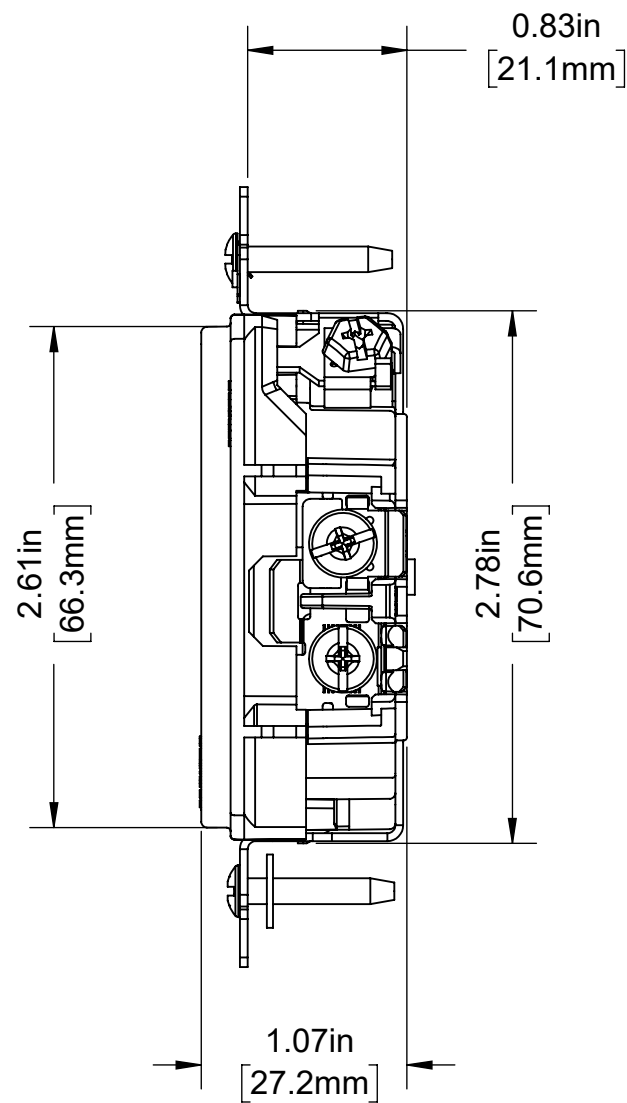

4

3

2

1

B

B

CATALOG # 16252

DECORA PLUS DUPLEX RECEPTACLE
2 POLE, 3 WIRE, 15 AMP, 125 VOLT,
SELF- GROUNDING, SPEC GRADE
NEMA 5-15R

A

A

4

3

2

1

UNLESS OTHERWISE SPECIFIED: DO NOT SCALE DRAWING. ALL DIMENSIONS ARE IN INCHES. ALL ANGLES ARE IN DEGREES.		LEVITON										
TOLERANCES		TITLE: 16252 15A-125V RECEPTACLE DECORA CATALOG DRAWING										
INCH	METRIC	DWG NO. CATSTD-16252-00X-D01										
.XX ± .01 .XXX ± .005	.X ± .2 mm .XX ± .1 mm											
ANGLES: ± 1/2°		<table border="1"> <tr> <td>SIZE</td> <td>SCALE:1:1</td> <td>SHEET 1 OF 1</td> <td>REV</td> </tr> <tr> <td>B</td> <td colspan="2">Copyright 2020. Unpublished. All Rights Reserved.</td> <td>1</td> </tr> </table>			SIZE	SCALE:1:1	SHEET 1 OF 1	REV	B	Copyright 2020. Unpublished. All Rights Reserved.		1
SIZE	SCALE:1:1				SHEET 1 OF 1	REV						
B	Copyright 2020. Unpublished. All Rights Reserved.		1									
THIRD ANGLE PROJECTION												
ALL PRINTED COPIES ARE UNCONTROLLED												