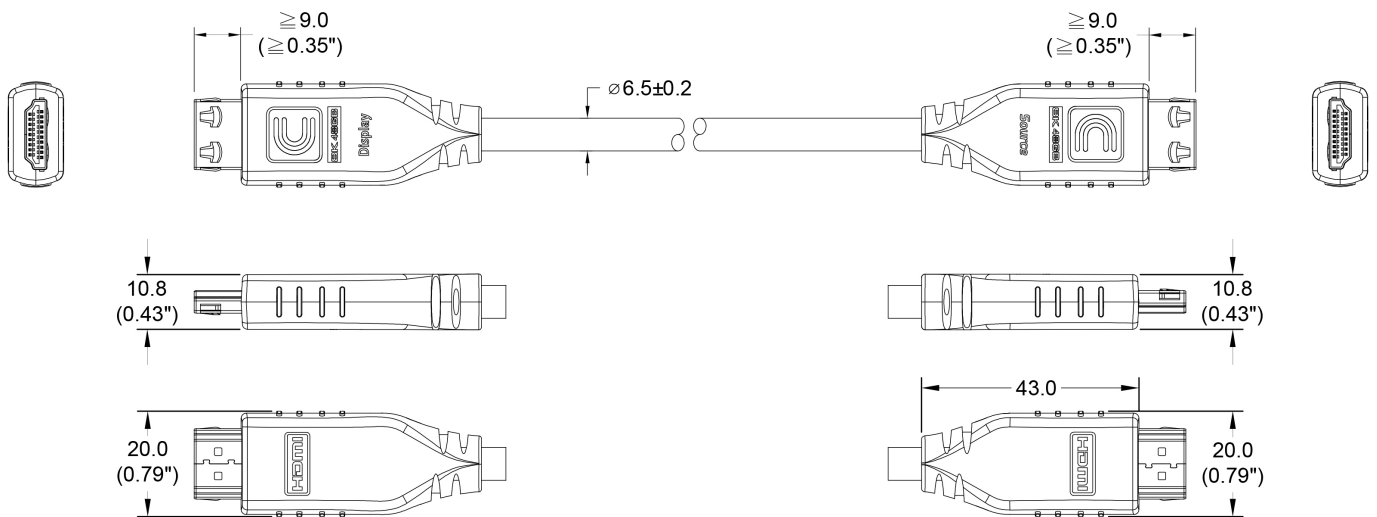

Connections

- Connector Side 1: HDMI Male 19 Pin Type A
- Connector Side 2: HDMI Male 19 Pin Type A

Environmental

- Temperature Rating: 0-80 ° C

Power & Electric

- DC Resistance: 8Ω/50ft
- Insulation Resistance: 100 Ω
- Nominal Attenuation: 100 Ω
- Skew: < 500ps
- Voltage: 5 volts

Physical Characteristics

- Bend Radius" 0.95"
- Cable Outer Diameter (OD): 3ft, 4.5ft, 6ft : 6.0 mm
9ft, 12ft, 15ft, 20ft, 25ft : 6.4 mm
- Conductors: Bare copper
- Colors: Black, Grey, White, Blue, Red, Orange and Green
- Connector Finish: 24k Gold Plated
- Dimensions (W x H x D): Connector : 0.8" W; 1.48" H; 0.42" D
- Bi-directional : 3ft, 4.5ft, 6ft, 9ft
- Directional : 12ft, 15ft, 20ft, 25ft
- Gauge (AWG): 30 AWG
- Jacket Type: Xtra-Flex PVC
- Packaging: Ziplock Bag
- Shielding: Triple Shielded, Inner 100% Aluminum Mylar Wrap, Outer 100% Aluminum Mylar Wrap, 85% Tinned Copper Braid

HDMI CABLES

MicroFlex™ Pro AV/IT Integrator Series™ Certified Ultra High Speed 8K 48G HDMI Cables with ProGrip™ up to 25ft

Lengths up to 9ft

Active Lengths 12ft to 25ft

HDMI CABLES