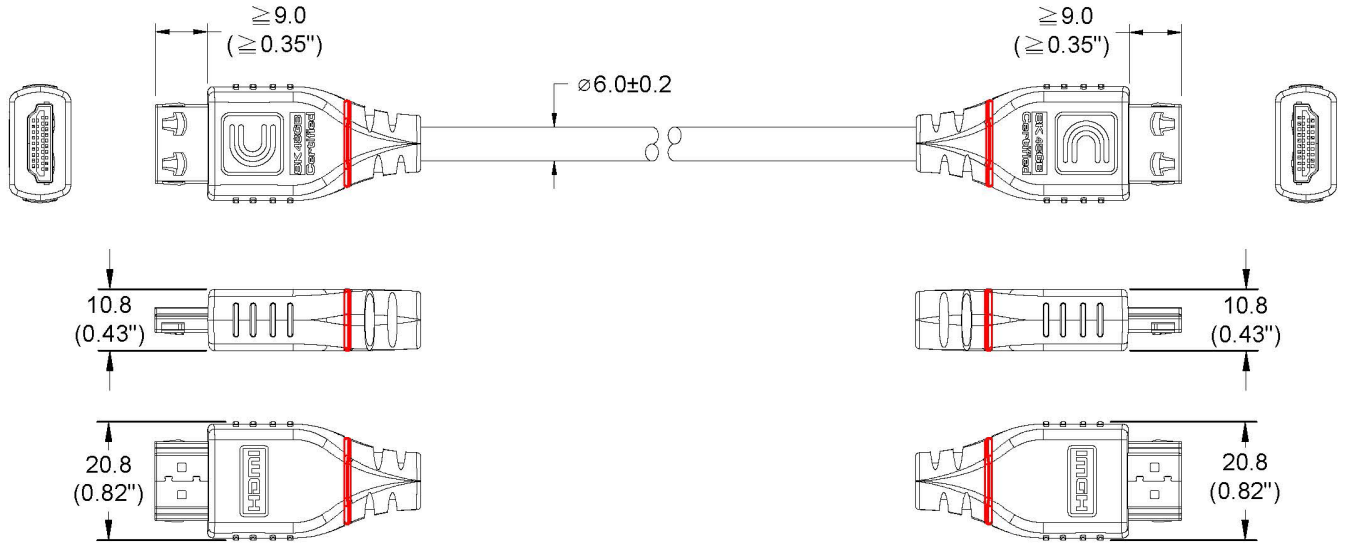

MicroFlex™ Pro AV/IT Integrator Series™ Certified Ultra High Speed 8K 48G HDMI Cables with ProGrip™ up to 25ft

Lengths up to 9ft