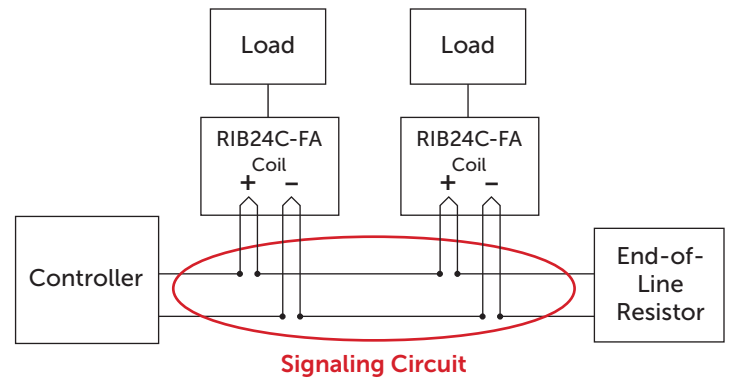

FIRE ALARM PRODUCTS

For use with fire alarm systems, smoke control systems, and security systems

- Relays are polarized to work in a supervised system and may be turned on and off by reversing polarity
- Provides system supervision for controllers that utilize end-of-line resistors
- Four wire circuit ensures indication of broken wiring connection with RIB®

FOR A FULL LIST OF PRODUCTS, SEE PAGE 2

Enclosed 12 Vac/dc Relays

MODEL #	Ⓛ	COIL VOLTAGE	RELAYS	CONTACTS	OVERRIDE SWITCH	RED HOUSING	NEMA 4 HOUSING
RIB12C-FA	•	12 Vac/dc	1	SPDT			
RIB12C-FA-RD	•	12 Vac/dc	1	SPDT		•	
RIB12C-FA-N4	•	12 Vac/dc	1	SPDT			•
RIB12S-FA	•	12 Vac/dc	1	SPST	1		
RIB12S-FA-RD	•	12 Vac/dc	1	SPST	1	•	

Enclosed 24 Vac/dc Relays

MODEL #	Ⓛ	COIL VOLTAGE	RELAYS	CONTACTS	OVERRIDE SWITCH	RED HOUSING	NEMA 4 HOUSING
RIB24C-FA	•	24 Vac/dc	1	SPDT			
RIB24C-FA-RD	•	24 Vac/dc	1	SPDT		•	
RIB24C-FA-N4	•	24 Vac/dc	1	SPDT			•
RIB24S-FA	•	24 Vac/dc	1	SPST	1		
RIB24S-FA-RD	•	24 Vac/dc	1	SPST	1	•	
RIBT24B-FA	•	24 Vac/dc	1	SPDT			
RIB24P-FA	•	24 Vac/dc	1	DPDT			

Track Mount Relays

MODEL #	Ⓛ	COIL VOLTAGE	RELAYS	CONTACTS	OVERRIDE SWITCH	RED HOUSING	NEMA 4 HOUSING
RIBMN12C-FA	•	12 Vac/dc	1	SPDT			
RIBMN12S-FA	•	12 Vac/dc	1	SPST	1		
RIBMN24C-FA	•	24 Vac/dc	1	SPDT			
RIBMN24S-FA	•	24 Vac/dc	1	SPST	1		