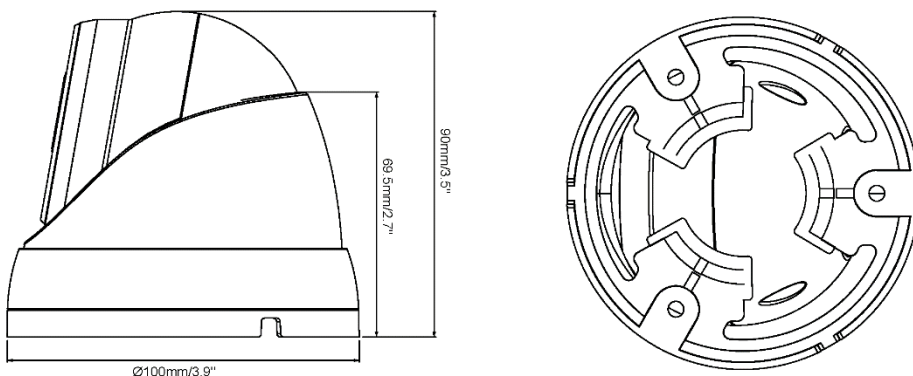

Storage Conditions	-30 ~ +60°C (-22°F ~ 140°F) / less than ≤ 95% RH
General	
Power Source	12V DC, 1A / PoE (IEEE 802.3af)
Max. Power Consumption	7W
Color / Material	White / Metal
Dimensions (Ø x H)	Ø100 x 90 mm (Ø 3.94" x 3.54")
Weight	413 g (0.91 lb)
Ingress Protection	IP66
Regulatory	CE, FCC, LVD, RoHS compliant
Web Interface	
Installation Management	Web-based configuration
Maintenance	Firmware upgrade through Web Browser or Utility
Access from Web Browser	Live View, Change Stream, AI Alarm, Play, Color, Stop, Original Proportions, Stretch, Full Screen, Record, Capture, Digital Zoom, Audio, Pixel Counter
Language	English / German / Spanish / French / Japanese / Italian / Portuguese / Russian / Turkish
Software Application	
Software Supported	Coming soon
Smart Device Access	Coming soon
Live Viewing	IE10/11 Safari V12.1 or later Firefox V52 or later Google chrome V57 or later Edge V79 or later

Note:

1. It is required to apply files to the supported software.
2. Product design and specifications are subject to change without notice.

USA Vision Products Supported

- Standalone Network Video Recorder: UA-SNVR810-P / UA-SNVR1620-P

Packing List

1. UA-R580F2
2. Waterproof Rubber Set
3. Screw Kit
4. Drill Template Paster
5. Download Guide

Dimensions