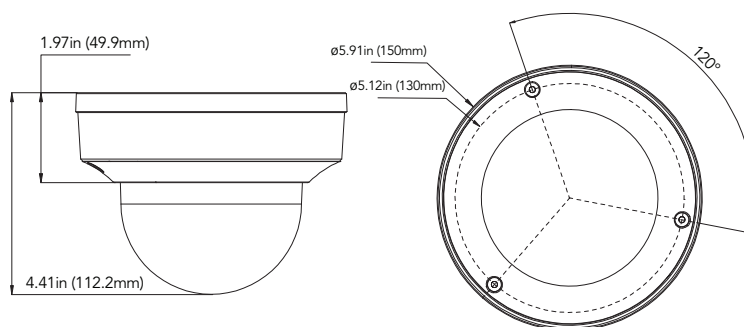

### OVERVIEW

- 5MP (2592x1944) @ 30fps
- Max. Resolution: 2592x1944
- H.265+/H.265, H.264+/H.264, MJPEG Encoding
- Day & Night AUTO ICR
- Motorized 2.7~13.5mm Lens (F1.8(Wide) ~ 3.3(Tele))
- 3D DNR, WDR, HLC, BLC and ROI Encoding
- Intelligent Analytics
- Built-in micro SD card slot with video and still image capture function (up to 512GB)
- IP67 ingress protection
- DC12V/PoE power supply
- Support remote monitoring by AVYCON ONE (Mobile APP) and AVYCON CMSONE (CMS)

### DIMENSIONS

Unit : inch(mm)