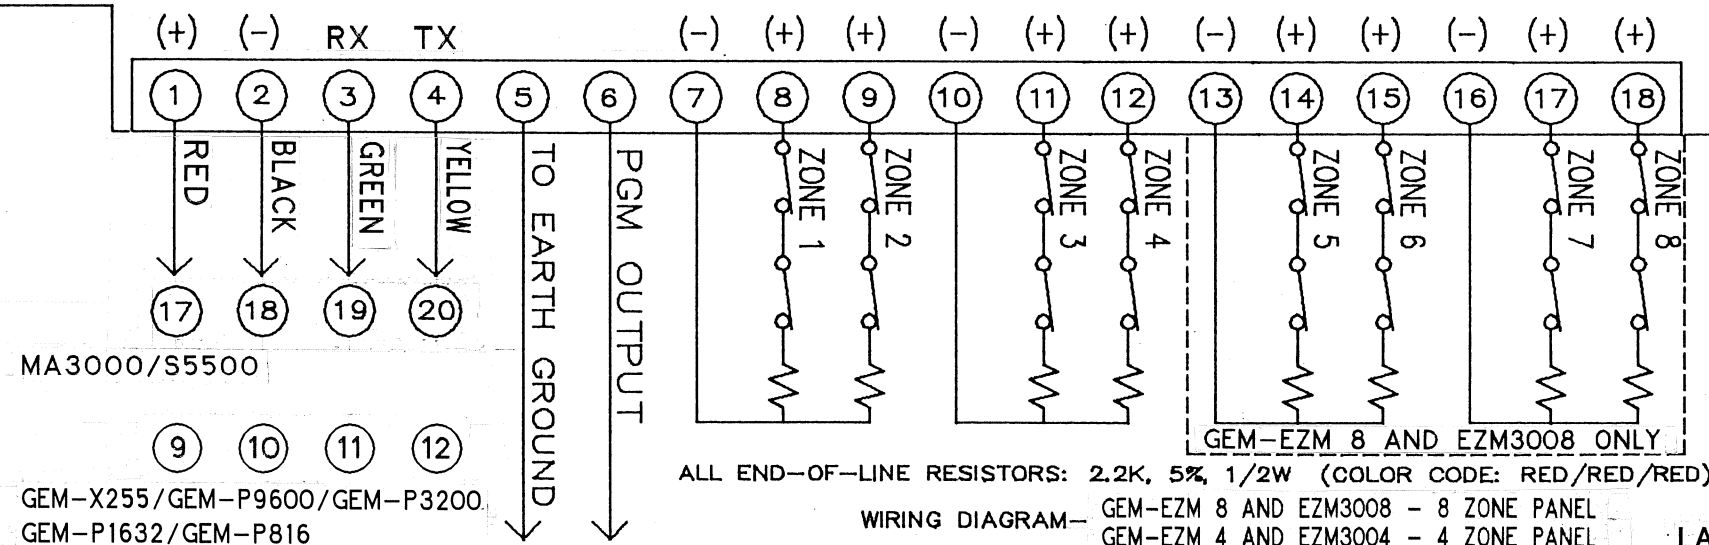

REDUCE TO 4.800

ACCESSORIES

CUT FOR 50ms LOOP RESPONSE

7300-0992:117

FOR INSTALLATION INSTRUCTIONS SEE W1583

JP6  
0 0  
USED IN GEM-EZM 8/EZM3008 ONLY  
INSTALL FOR 8 ZONE USE  
DO NOT INSTALL FOR 4 ZONE USE