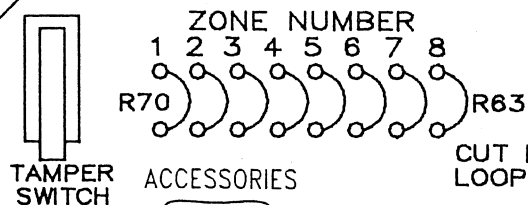

REDUCE TO 4.800

ACCESSORIES

CUT FOR 50ms LOOP RESPONSE

7300-0992:117

FOR INSTALLATION INSTRUCTIONS SEE W1583

JP6  
0 0  
USED IN GEM-EZM 8/EZM3008 ONLY  
INSTALL FOR 8 ZONE USE  
DO NOT INSTALL FOR 4 ZONE USE