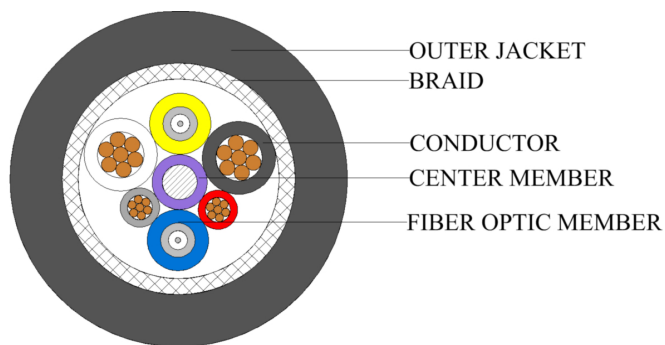

**Product:** [7804C](#) 

SMPTE 311M Cable, 2 Fiber, 2 Conductor 24 AWG, 2 Conductor 16 AWG, Belflex® Jacket, CMR

## Product Description

Heavy Gauge SMPTE 311M HDTV, 2 Single Mode fibers, 2 TC Conductors 24 AWG stranded (7x32) and 2 TC Conductors 16 AWG stranded (65x34), PVC insulation TC braid shield (95% coverage), CMR rating, Belflex® jacket.

## Technical Drawing