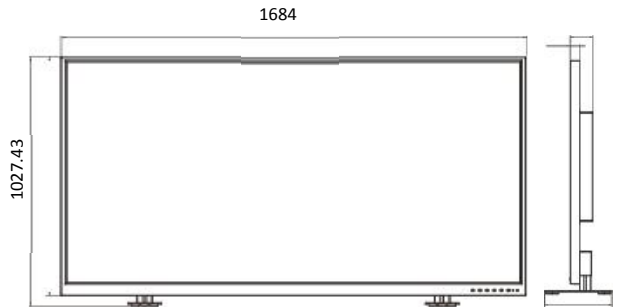

Industrial

Interface

Anti-Reflection

Specificatio

Display	
Screen Size	75 Inch
Max. Resolution	3840 x 2160
Pixel Pitch	0.429 x 0.429mm
Brightness	500cd/m2
Contrast Ratio	1200 : 1
Aspect Ratio	16 : 9
Viewing Angle (H/V)	178° / 178°
Display Color	1.07 Billion
Response Time	< 8ms
Video System	NTSC / PAL
Life Time(Typ.)	50,000Hrs
Interface	
Display Port In	1 In
HDMI In	2 In
VGA In (15Pin D-Sub)	1 In
Transmitter	
Remote Control	Yes
Audio	
Built-in Speakers	Yes
Features	
Multi Display Function	PIP / PBP
Filter Type	3D Comb Filter
Deinterlacing	Yes
Noise Reduction Control (NR)	Yes
Aspect Ratio	Full / 4:3 / 5:4 / 1:1
Dynamic Contrast	On / Off
Gamma Selection	Yes
General	
Outline Dimension (W x H x D)	1684 x 1027.43 x 280mm
Net Weight	70Kg (154.32lbs)
Material / Color	Metal / Black
Desk Top Stand	Foot Type
Consumption: < On	AC100 ~ 240V(50/60Hz)
Power Consumption	< 390W
Operating Temperature	0° ~ 40° C / 32° ~ 104° F
Storage Temperature	-20° ~ 60° C / -4° ~ 140° F
Mounts	
VESATM Mount Size	800 x 600mm

Dimension

Overview