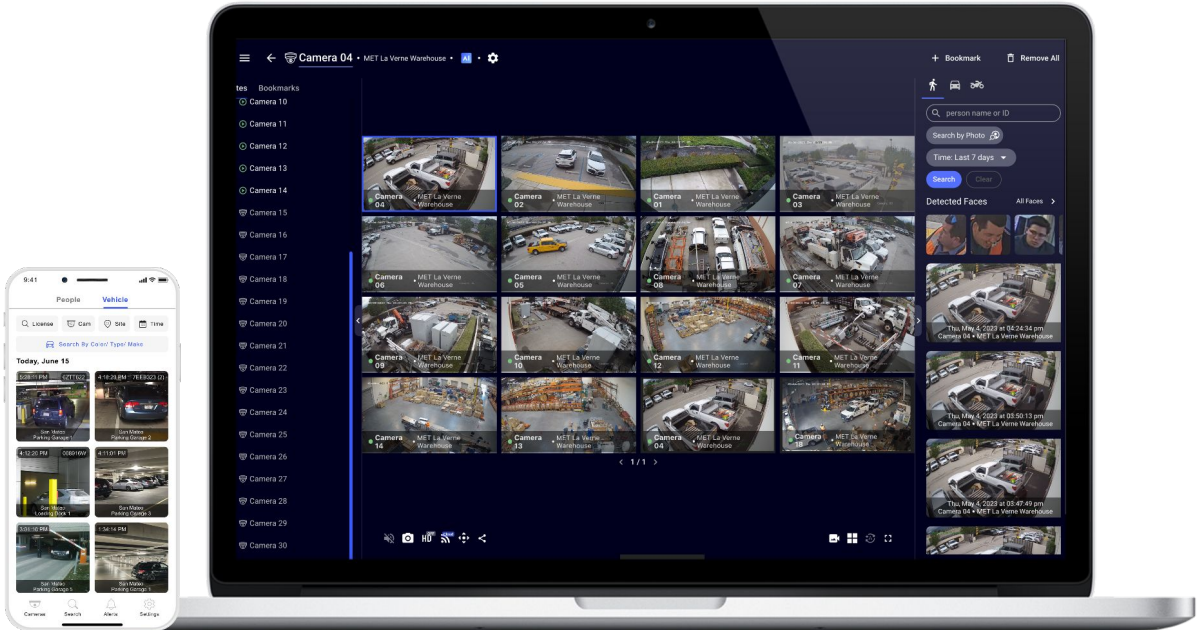

AVAILABLE SKUS	
SKU NUMBER	Support CAMERA OPTION(Camera not included)
SS-KG1-B2S-5G	2x Smart Series Cameras

MOUNT OPTIONS Pole Mount

3.9 into 11.8 in dia Stainless Steel Adjustable Clamp x4 (Included)

MOUNT OPTIONS Wall Mount

M8 x 80
(Not included in Product)

24/7 SECURITY POWERED BY AI

KEY FEATURES

Receive Instant Smart Alerts for Intruders/Trespassers/Person of Interest/Vehicle of Interest via SMS/Email/Push Notifications

Remote Live Stream Monitoring

- Remote Live Streaming up to 16 Cameras in HD
- Bookmark and Auto-Cycle Play for Live Monitoring

Share Live Camera Streams With First Responders

Find Events Fast with Smart Video Search and Archive/Share for Future Reference

View Live Footage From any Desktop / Mobile Device

Flexible Hybrid Storage Locally or on the Cloud