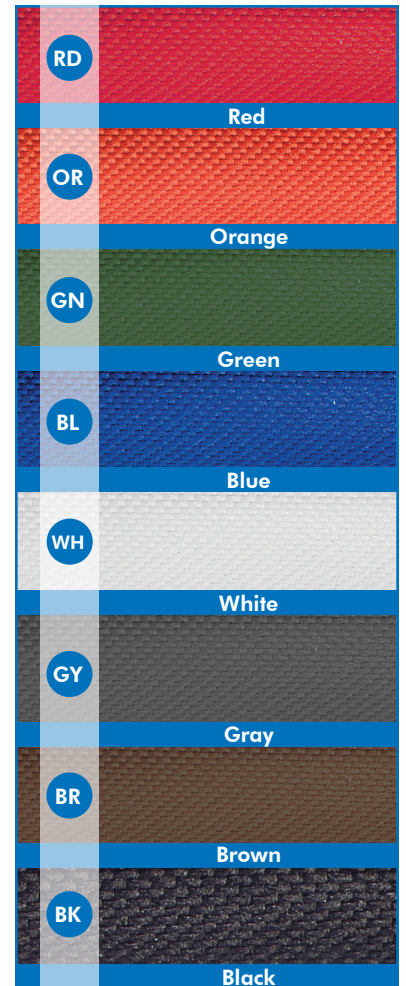

Hose Protection with Hook & Loop Closure

VersaWraPtor® Wrap (PWN) is the answer to organizing and controlling wires, cables and hoses that are subjected to constant use. The flexible sleeve is made from polyester with an aggressive, industrial strength hook and loop closure.

VersaWraPtor® Wrap is used on wires to keep them together, on hoses and cables to prevent abrasion damage and on chains to keep them from ruining expensive finished surfaces. PWN is extremely flexible and easy to install over single or multiple hoses.

- **Polyester Construction**
- **Heavy Duty, Oversized Hook And Loop Closure**
- **Repels Liquids**
- **Temperature Range -60°F to 200°F**
- **Melt Temp. 410°F**
- **Resists And Prevents Damage From UV, Abrasion, Gasoline, Engine Chemicals And Salt Water**

Nominal Size	Part #	Wall Thickness	Hook & Loop Width	Standard Spool Put-Ups		Available Colors	Lbs/100'
				Bulk Spool	Shop Spool		
1"	PWN1.00	.025"	1"	150'	25'	8	5.1
1 1/2"	PWN1.50	.025"	1"	150'	25'	8	6.7
2"	PWN2.00	.025"	1 1/2"	150'	25'	8	7.9
2 1/2"	PWN2.50	.025"	1 1/2"	150'	25'	8	9.1
3"	PWN3.00	.025"	1 1/2"	150'	25'	8	11.1
3 1/2"	PWN3.50	.025"	1 1/2"	150'	25'	8	12.3
4"	PWN4.00	.025"	1 1/2"	150'	25'	8	13.7
4 1/2"	PWN4.50	.025"	1 1/2"	150'	25'	8	15.1
6"	PWN6.00	.025"	1 1/2"	150'	25'	8	18.9
8"	PWN8.00	.025"	1 1/2"	50'	25'	8	24.7