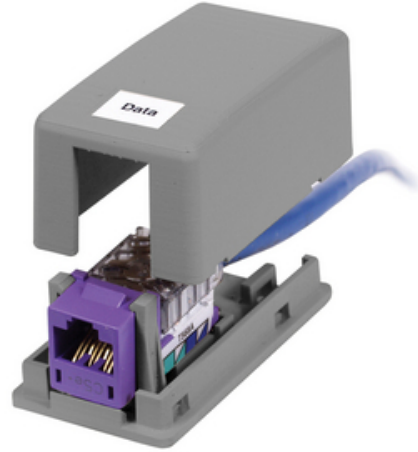

HUBBELL

Premise Wiring

Station UL Plenum Rated Surface Mount Box, 1-Port

By Hubbell Premise Wiring
Catalog # [HSB1GYP](#)

Station UL Plenum Rated Surface Mount Box, 1-Port

General

Application	Plenum Connection Delivery
Application - For Use On	Use with Hubbell Keystone Connectivity
Catalog Number	HSB1GYP
Color	Gray
Construction	Molded
Construction Material - Main	High-Impact Thermoplastic (UL 94V-0)
Cover Type	Snap-Fit
Material	High-Impact Thermoplastic (UL 94V-0)
Number Of Ports	1
Series	HSB
Style	Surface Mount, Plenum Rated
UPC	662620663975