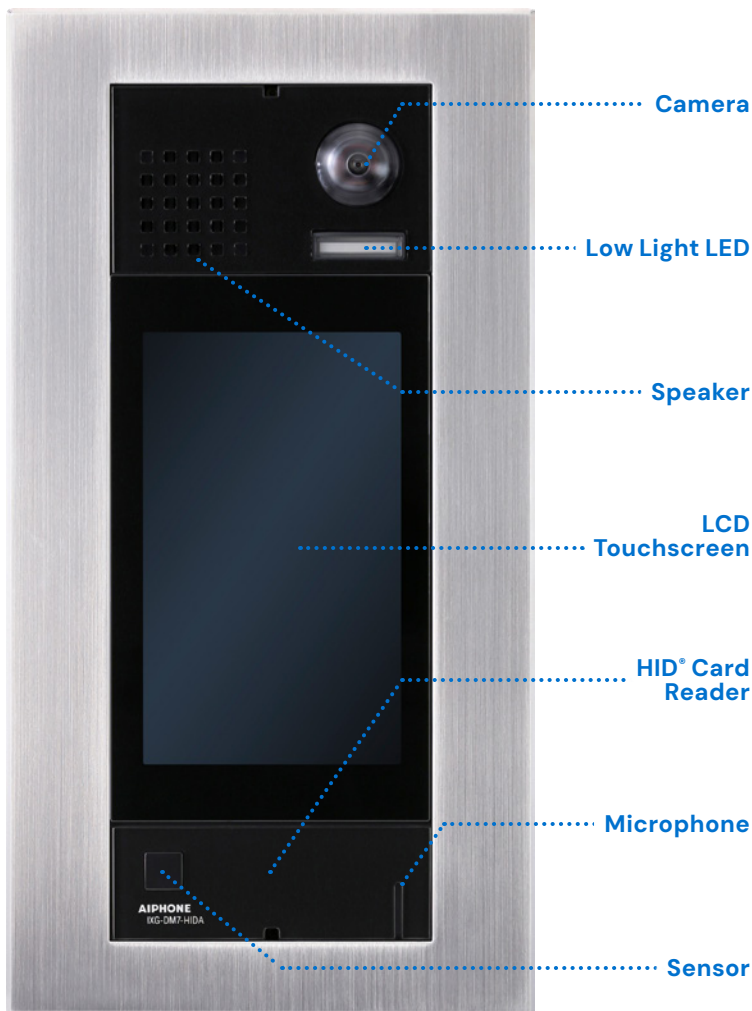

IXG-DM7-HIDA

IP Video Entrance Station

The IXG-DM7-HIDA is an IP video entrance station for the IX|IXG Series multi-tenant system. It is equipped with a 7" LCD directory screen that can be used to call a tenant or enter an access code.

Up to 9,999 names/numbers can be stored in the station. A motion sensor will activate the screen when the visitor approaches. Once a call is placed, the visitor will be displayed on the tenant station or app using the 720p HD camera.

The station is equipped with an HID® card reader for card access. It supports Prox or iCLASS® 26 bit cards. Up to 10 entrance stations can be assigned per unit and multiple units can be supported by one system.

- **7" touchscreen**
- **PoE compliant**
- **On-board recording with microSD™ card**
- **Simple user interface**
- **Hands-free communication**
- **720p HD camera**
- **Up to 9,999 names/numbers can be stored**
- **Programmable contact inputs and outputs**
- **Motion sensor to activate LCD**
- **Built-in HID® reader for card access, supports 26-bit Wiegand formats only**
- **Stainless steel panel**
- **Rugged IP65 and IK08 ratings**