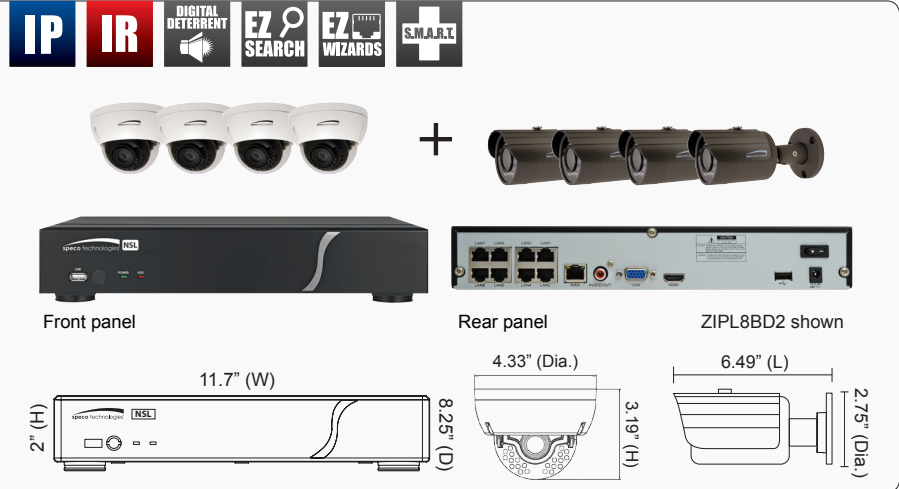

4 Ch. Plug & Play Network Video Recorder and IP Camera Kit

ZIPL4D1

4 Channel NVR with 4 Channel Built-In PoE, 1TB
4 Full HD 1080p Outdoor IR Dome Cameras

ZIPL4B1

4 Channel NVR with 4 Channel Built-In PoE, 1TB
4 Full HD 1080p Outdoor IR Bullet Cameras

NVR Features

EZ Wizards

- Camera: quickly discovers and installs IP cameras
- Setup: for quick system setup
- Network: network setup and port forwarding
- Record: quickly setup recording resolutions and recording type

EZ Search:

quickly search events from thumbnails

EZ Copy:

auto copy what you are playing onto a USB flash drive

- Built-In PoE IEEE 802.3af
- Video Out: 1 HDMI®, 1 VGA
- Plug & play feature with Speco's IP cameras
- Dual network ports for isolating IP camera network and remote network traffic
- Network video recorder with free Speco DDNS server
- Digital Deterrent® for triggering audio message via motion detection or sensor

Operating & Unit Specifications

Power Supply PoE or 12VDC (power supply not included)
Power Consumption 4W
Operating Temperature..... -20° F - 140° F
Camera Weight..... Dome: 1 lb. / Bullet: 13 oz.
Camera Dimensions Dome: 4.33" (Dia.) x 3.19" (H) / Bullet: 2.75" (Dia.) x 6.49" (L)
NVR Weight..... 4 lbs.
NVR Dimensions 11.7" (W) x 2" (H) x 8.25" (D)