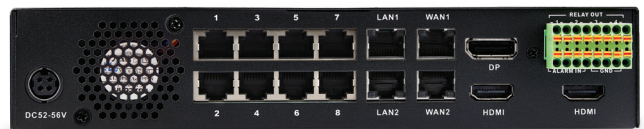

Back

Specifications are subject to change without notice.
For the most up-to-date specs, go to www.teledyneflir.com

WILSONVILLE
27700 SW Parkway Ave.
Wilsonville, OR 97070
PH: +1 877.773.3547

GOLETA
6769 Hollister Ave.
Goleta, CA 93117
PH: +1 805.690.6600

www.teledyneflir.com
NASDAQ: TDY

Equipment described herein is subject to US export regulations and may require a license prior to export. Diversion contrary to US law is prohibited. Imagery for illustration purposes only. Specifications are subject to change without notice. ©2021 Teledyne FLIR LLC All rights reserved. Rev. 07/13/21

19-2429-SEC - US Letter