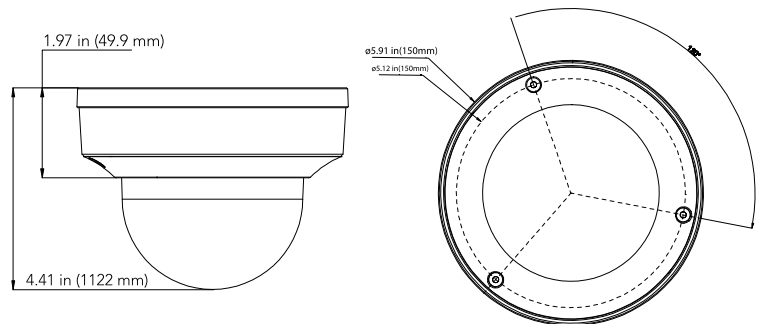

DIMENSIONS

Unit : inch (mm)

OPTIONAL ACCESSORIES