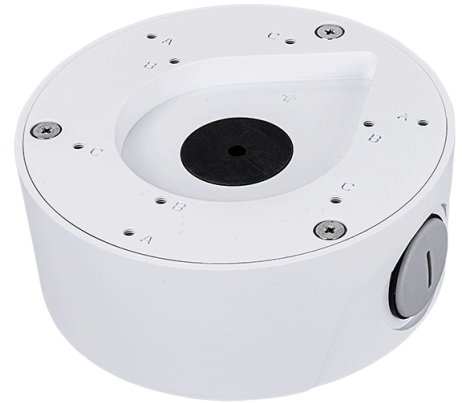

# AM-71B\_V02

## Technical Specifications

Material	Aluminum Alloy
Color	White
Pipe Thread	PF 3/4"
View Angle	N/A
Tilt Angle	N/A
Casing	IP66 (with supported cameras), IP67 (with FD9389 series)
Dimensions	Ø138 x 55 mm
Weight	736g
Box Dimension	217 (L) x 174 (W) x 94 (H) mm (1pc)
Box Weight	930g
Carton Dimension	490 (L) x 367 (W) x 252 (H) mm (10pcs)
Carton Weight	10,330g