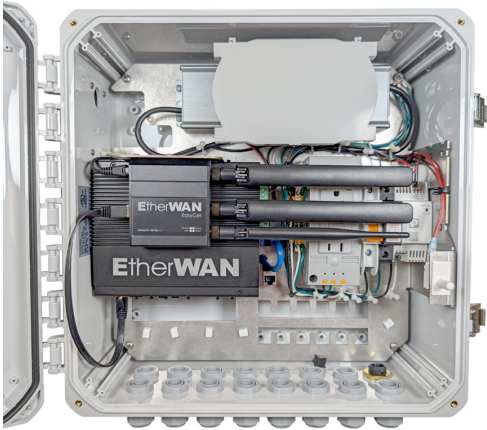

EasyPoE® Pro Series

NEMA-Rated Indoor/Outdoor Enclosure w/ Integrated Hardened Managed PoE Switch

Ordering Info

+ Available Models

EASYPOE34X-XXY	NEMA-4X Enclosure, 12-Port 10/100/1000BASE-T PoE (90W) + 4-Port 1/10G SFP+ Managed Switch
EASYPOE34E-XXY	NEMA-4X Enclosure, 12-Port 10/100/1000BASE-T PoE (60W) + 4-Port 100/1000 SFP Managed Switch
EASYPOE24E-XXY	NEMA-4X Enclosure, 8-Port 10/100/1000BASE-T PoE (60W) + 4-Port 100/1000 SFP Managed Switch
EASYPOE22E-XXY	NEMA-4X Enclosure, 8-Port 10/100/1000BASE-T PoE (60W) + 2-Port 100/1000 SFP Managed Switch

+ Enclosure Material Options (X)

P	Polycarbonate Enclosure
M	Stainless Steel Enclosure

+ Cellular Options (YY)

4G	4G LTE Router with WiFi, Cloud Monitoring, Auto APN; Puck Antenna (Pre-installed with Metal Enclosure)
NC	No Cellular Option