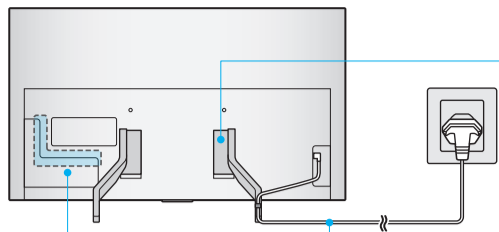

SAMSUNG

Unpacking and Installation Guide

a

b

Wall Mount Adapter (x 2)

Power Cable

Holder-Cable

Samsung Smart Remote

6

	A	B	C	D	E	F	G	H
48S8*H	42.1 inches (1069.3 mm)	24.4 inches (619.9 mm)	1.6 inches (39.6 mm)	26.9 inches (682.6 mm)	8.2 inches (209.5 mm)	47.5 inches	23.1 lbs (10.5 kg)	25.1 lbs (11.4 kg)

* : 0-9, A-Z

	VESA A x B (mm)	C (mm)	D	E x 4	F (mm)	G (inches)	H (inches)	I (inches)
48S8*H	300 x 200	28-30	C + ★	M8	1.25	12.8	15.1	3.8