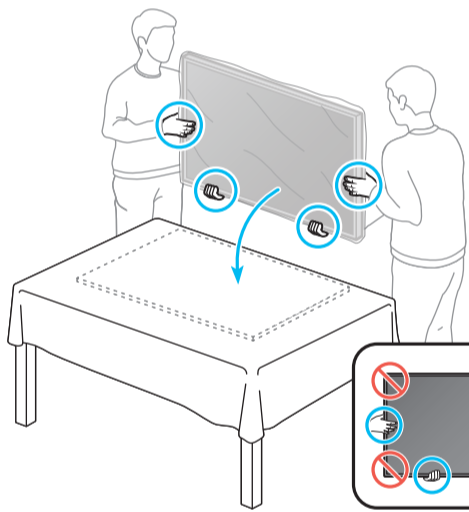

Simple User Guide / Remote control guide / Regulatory Guide

Scan this QR code with your smart phone to see helpful videos.

1

2

3

a

4

5

6

	A	B	C	D	E	F	G	H
48S8*H	42.1 inches (1069.3 mm)	24.4 inches (619.9 mm)	1.6 inches (39.6 mm)	26.9 inches (682.6 mm)	8.2 inches (209.5 mm)	47.5 inches	23.1 lbs (10.5 kg)	25.1 lbs (11.4 kg)

* : 0-9, A-Z

	VESA A x B (mm)	C (mm)	D	E x 4	F (mm)	G (inches)	H (inches)	I (inches)
48S8*H	300 x 200	28-30	C + ★	M8	1.25	12.8	15.1	3.8