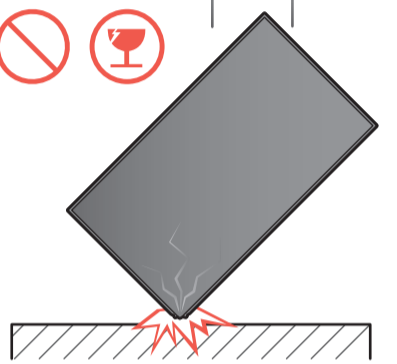

Scan this QR code with your smart phone to see helpful videos.

1