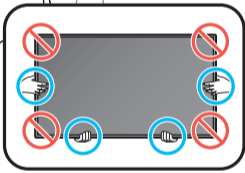

Simple User Guide / Remote control guide / Regulatory Guide

Scan this QR code with your smart phone to see helpful videos.

1

2

3

a

4

5

6

	A	B	C	D	E	F	G	H
48S8*H	42.1 inches (1069.3 mm)	24.4 inches (619.9 mm)	1.6 inches (39.6 mm)	26.9 inches (682.6 mm)	8.2 inches (209.5 mm)	47.5 inches	23.1 lbs (10.5 kg)	25.1 lbs (11.4 kg)

* : 0-9, A-Z

	VESA A x B (mm)	C (mm)	D	E x 4	F (mm)	G (inches)	H (inches)	I (inches)
48S8*H	300 x 200	28-30	C + ★	M8	1.25	12.8	15.1	3.8