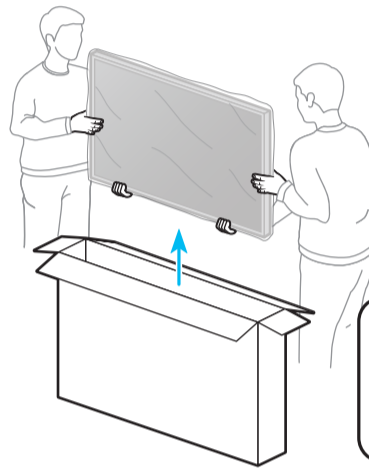

Scan this QR code with your smart phone to see helpful videos.

1