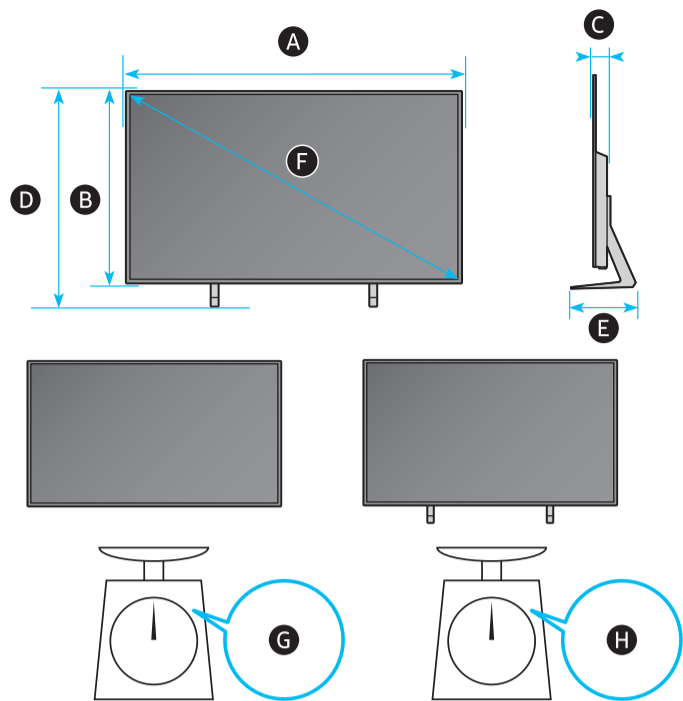

SAMSUNG

Unpacking and Installation Guide

a

b

Wall Mount Adapter (x 2)

Power Cable

Holder-Cable

Samsung Smart Remote

Simple User Guide / Remote control guide / Regulatory Guide

Scan this QR code with your smart phone to see helpful videos.

1

2

3

a

4

5

6

	A	B	C	D	E	F	G	H
48S8*H	42.1 inches (1069.3 mm)	24.4 inches (619.9 mm)	1.6 inches (39.6 mm)	26.9 inches (682.6 mm)	8.2 inches (209.5 mm)	47.5 inches	23.1 lbs (10.5 kg)	25.1 lbs (11.4 kg)

* : 0-9, A-Z

	VESA A x B (mm)	C (mm)	D	E x 4	F (mm)	G (inches)	H (inches)	I (inches)
48S8*H	300 x 200	28-30	C + ★	M8	1.25	12.8	15.1	3.8