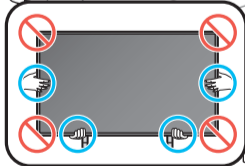

Simple User Guide / Remote control guide / Regulatory Guide

Scan this QR code with your smart phone to see helpful videos.

1

2

3

a

4

5

6

	A	B	C	D	E	F	G	H
48S8*H	42.1 inches (1069.3 mm)	24.4 inches (619.9 mm)	1.6 inches (39.6 mm)	26.9 inches (682.6 mm)	8.2 inches (209.5 mm)	47.5 inches	23.1 lbs (10.5 kg)	25.1 lbs (11.4 kg)

* : 0-9, A-Z

	VESA A x B (mm)	C (mm)	D	E x 4	F (mm)	G (inches)	H (inches)	I (inches)
48S8*H	300 x 200	28-30	C + ★	M8	1.25	12.8	15.1	3.8