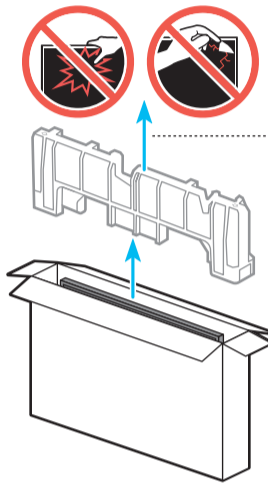

Scan this QR code with your smart phone to see helpful videos.

1