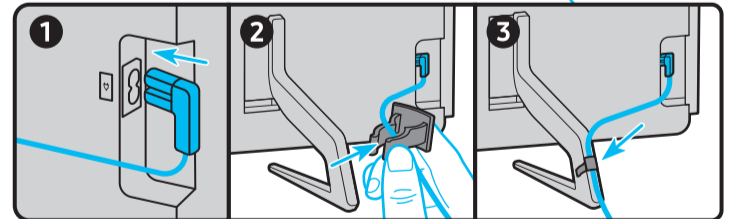

Simple User Guide / Remote control guide / Regulatory Guide

Scan this QR code with your smart phone to see helpful videos.

1

2

3

a

4

5

6

	A	B	C	D	E	F	G	H
48S8*H	42.1 inches (1069.3 mm)	24.4 inches (619.9 mm)	1.6 inches (39.6 mm)	26.9 inches (682.6 mm)	8.2 inches (209.5 mm)	47.5 inches	23.1 lbs (10.5 kg)	25.1 lbs (11.4 kg)

* : 0-9, A-Z

	VESA A x B (mm)	C (mm)	D	E x 4	F (mm)	G (inches)	H (inches)	I (inches)
48S8*H	300 x 200	28-30	C + ★	M8	1.25	12.8	15.1	3.8