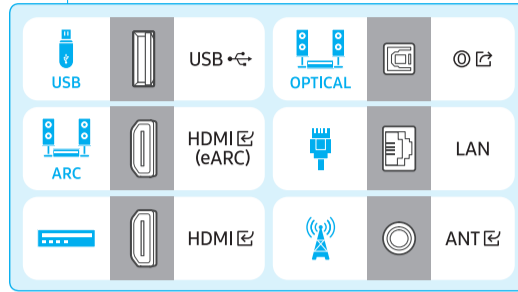

SAMSUNG

Unpacking and Installation Guide

a

b

Wall Mount Adapter (x 2)

Power Cable

Holder-Cable

Samsung Smart Remote

Simple User Guide / Remote control guide / Regulatory Guide

Scan this QR code with your smart phone to see helpful videos.

1

2

3

a

4

5