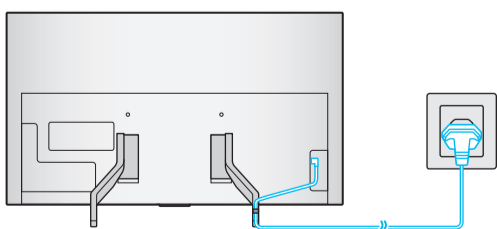

6

	A	B	C	D	E	F	G	H
48S8*H	42.1 inches (1069.3 mm)	24.4 inches (619.9 mm)	1.6 inches (39.6 mm)	26.9 inches (682.6 mm)	8.2 inches (209.5 mm)	47.5 inches	23.1 lbs (10.5 kg)	25.1 lbs (11.4 kg)

* : 0-9, A-Z

	VESA A x B (mm)	C (mm)	D	E x 4	F (mm)	G (inches)	H (inches)	I (inches)
48S8*H	300 x 200	28-30	C + ★	M8	1.25	12.8	15.1	3.8