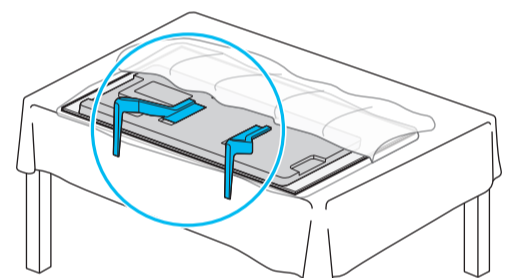

SAMSUNG

Unpacking and Installation Guide

a

b

Wall Mount Adapter (x 2)

Power Cable

Holder-Cable

Samsung Smart Remote

Simple User Guide / Remote control guide / Regulatory Guide

Scan this QR code with your smart phone to see helpful videos.

1

2

3

a

4

5

6