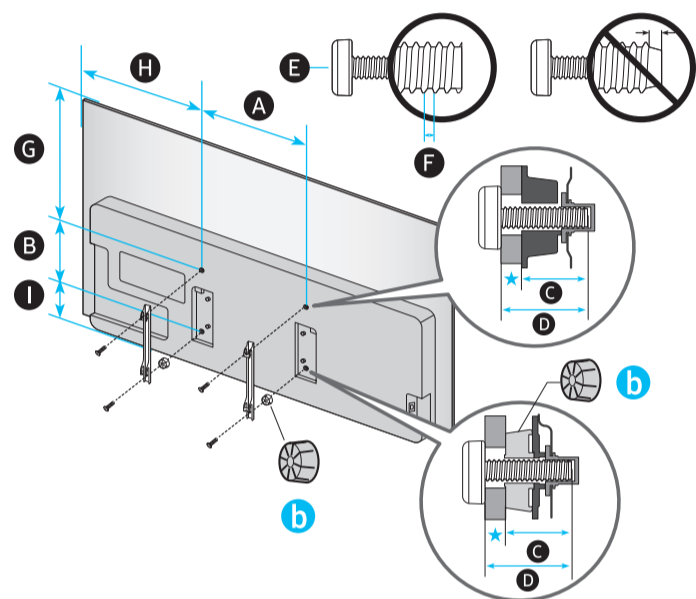

6

	A	B	C	D	E	F	G	H
48S8*H	42.1 inches (1069.3 mm)	24.4 inches (619.9 mm)	1.6 inches (39.6 mm)	26.9 inches (682.6 mm)	8.2 inches (209.5 mm)	47.5 inches	23.1 lbs (10.5 kg)	25.1 lbs (11.4 kg)

* : 0-9, A-Z

	VESA A x B (mm)	C (mm)	D	E x 4	F (mm)	G (inches)	H (inches)	I (inches)
48S8*H	300 x 200	28-30	C + ★	M8	1.25	12.8	15.1	3.8