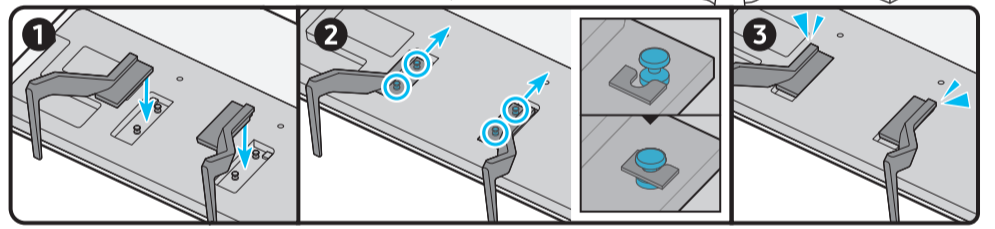

SAMSUNG

Unpacking and Installation Guide

a

b

Wall Mount Adapter (x 2)

Power Cable

Holder-Cable

Samsung Smart Remote

Simple User Guide / Remote control guide / Regulatory Guide

Scan this QR code with your smart phone to see helpful videos.

1

2

3

a

4

5

6

	A	B	C	D	E	F	G	H
48S8*H	42.1 inches (1069.3 mm)	24.4 inches (619.9 mm)	1.6 inches (39.6 mm)	26.9 inches (682.6 mm)	8.2 inches (209.5 mm)	47.5 inches	23.1 lbs (10.5 kg)	25.1 lbs (11.4 kg)

* : 0-9, A-Z

	VESA A x B (mm)	C (mm)	D	E x 4	F (mm)	G (inches)	H (inches)	I (inches)
48S8*H	300 x 200	28-30	C + ★	M8	1.25	12.8	15.1	3.8