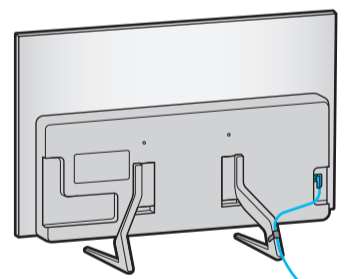

6

	A	B	C	D	E	F	G	H
48S8*H	42.1 inches (1069.3 mm)	24.4 inches (619.9 mm)	1.6 inches (39.6 mm)	26.9 inches (682.6 mm)	8.2 inches (209.5 mm)	47.5 inches	23.1 lbs (10.5 kg)	25.1 lbs (11.4 kg)

* : 0-9, A-Z

	VESA A x B (mm)	C (mm)	D	E x 4	F (mm)	G (inches)	H (inches)	I (inches)
48S8*H	300 x 200	28-30	C + ★	M8	1.25	12.8	15.1	3.8