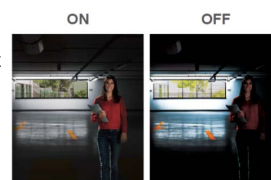

Impact Resistant

IK10-certified housing designed to protect the camera from destructive behavior

Day and Night Operations via Removal of the IR-cut filter

Z2R8022EX25 camera was designed using a mechanical IR cut filter for increased IR sensitivity resulting in improved night time images. The removable IR-cut filter allows day and night operations even in the low lux condition providing outstanding vision

Sense Up+

Deliver outstanding video outputs in poor light conditions without experiencing motion blur. You can see video clearly even during nighttime without sufficient lighting support

3D Noise Reduction

Remove noise from a signal. Suppressing noise in an image in low light conditions and able to retain quality videos at the same time

Wide Dynamic Range (WDR)

Wide Dynamic Range (WDR) displays details of both the brightest and darkest areas. WDR can extend image visibility under high contrast lighting scenes and improve image quality