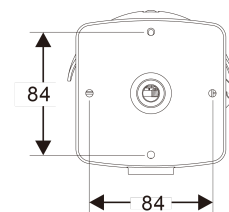

Dimensions

116(W) × 112(H) × 372(D) mm

Diagram of mounting holes:(unit in mm)

Wind and Rain Standards

Meet international IP67 standards for dust and moisture resistant allowing you to install cameras in environments subject to wind and rain