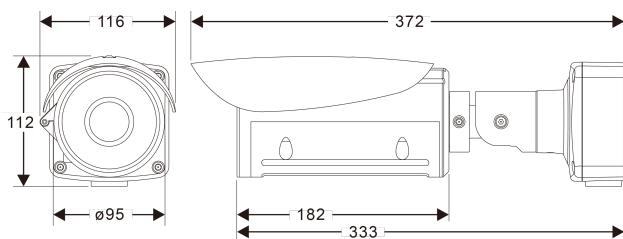

Dimensions

116(W) × 112(H) × 372(D) mm

Diagram of mounting holes:(unit in mm)

Wind and Rain Standards

Meet international IP67 standards for dust and moisture resistant allowing you to install cameras in environments subject to wind and rain