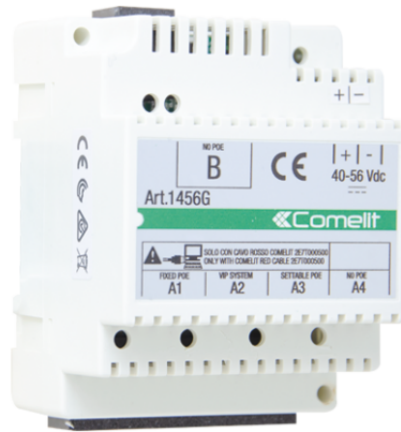

**1456G**

## THIRD PARTY HOME AUTOMATION INTERFACE

Interface allowing the connection of third party Home Automation devices. 1 port for connection to part. 1440 and 4 ports for connection to the VIP monitor, and other network devices on the private network. Dimensions 70x90x62 mm (4 DIN modules).

**1456G****THIRD PARTY HOME AUTOMATION INTERFACE****MAIN FEATURES**

Height (inch) (in)	2.44
Width (inch) (in)	2.76
Depth (inch) (in)	3.54
Operating temperature (°F)	23 ÷ 122
DIN rail mounted	Yes
DIN modules (no.) (n°)	4