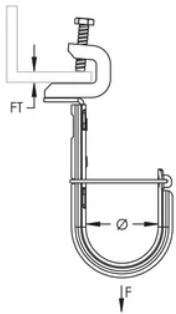

NVENT CADDY CAT HP J-HOOK WITH BC200 BEAM CLAMP, SWIVEL, 3" DIA, 1/2" MAX FLANGE

CATALOG NUMBER

CAT48HPBC200B

CERTIFICATIONS

FEATURES

Easy installation to beam flanges

Rotates 360 degrees to support various directional runs of cable

PRODUCT ATTRIBUTES

Material: Steel

Finish: Pregalvanized;Electrogalvanized

Diameter (\emptyset): 3"

Area: 9.26in²

Cable Capacity, Cat 5e: 200

Cable Capacity, Cat 6: 150

Cable Capacity, Cat 6A: 80

Flange Thickness (FT): 1/2" Max

Static Load (F): 60lb

ADDITIONAL PRODUCT DETAILS

Setscrew must be tightened and torqued onto the sloped side of the I-beam.

Non-continuous supports may not exceed spacing of 5' (1.5 m) per TIA 569-C.9.7 and EN 50174-2.

Cable capacity is calculated based on a 70% fill rate.

DIAGRAMS

WARNING

nVent products shall be installed and used only as indicated in nVent's product instruction sheets and training materials. Instruction sheets are available at www.nvent.com and from your nVent customer service representative. Improper installation, misuse, misapplication or other failure to completely follow nVent's instructions and warnings may cause product malfunction, property damage, serious bodily injury and death and/or void your warranty.