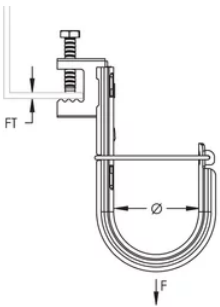

CAT16HPBC	1"	1.07in ²	20	15	10	1/2" Max
CAT21HPBC	1 5/16"	2.29in ²	50	40	25	1/2" Max
CAT32HPBC	2"	3.97in ²	90	60	35	1/2" Max
CAT48HPBC	3"	9.26in ²	220	140	80	1/2" Max
CAT64HPBC	4"	15.48in ²	330	220	140	1/2" Max

Table 2/2

Catalog Number	Static Load (F)
CAT16HPBC	60lb
CAT21HPBC	60lb
CAT32HPBC	60lb
CAT48HPBC	60lb
CAT64HPBC	60lb

ADDITIONAL PRODUCT DETAILS

Non-continuous supports may not exceed spacing of 5' (1.5 m) per TIA 569-C.9.7 and EN 50174-2.

Cable capacity is calculated based on a 70% fill rate.

DIAGRAMS

WARNING

nVent products shall be installed and used only as indicated in nVent's product instruction sheets and training materials. Instruction sheets are available at www.nvent.com and from your nVent customer service representative. Improper installation, misuse, misapplication or other failure to completely follow nVent's instructions and warnings may cause product malfunction, property damage, serious bodily injury and death and/or void your warranty.