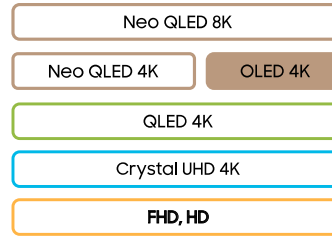

CLASS HIERARCHY

SIZE CLASS

83"	QN83S95F
77"	QN77S95F
65"	QN65S95F
55"	QN55S95F

Our most advanced 4K processor powers Samsung Vision AI<sup>1</sup> to upscale picture and sound<sup>2</sup> for stunning, cinema-like viewing. The TV maps out every scene for an ideal gaming or streaming session. With Glare-Free technology, crisp visuals, and bright picture contrast, it's like you're at a movie theater.

PICTURE (PANEL)

- Display Type: OLED
- Refresh Rate: 120Hz (Up to 4K 165Hz)
- Lighting Technology: Self-illuminating pixels
- Display Resolution: 4K (3,840 x 2,160)
- Anti Reflection: OLED Glare Free
- Viewing Angle: Ultra Viewing Angle
- Dimming Technology: N/A