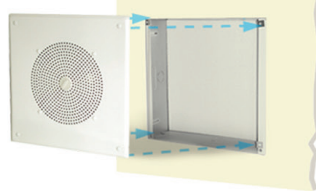

# Speaker Assemblies

*Angled Mount Backbox*

*Recess Mount Backbox*

*Surface Mount Backbox*

**24 Volt w/Amplifier**

**45 Ohm**

**25/70 Volt**

Valcom offers faceplate and backbox enclosures for our 8-inch speakers. The faceplate gives you extra security from potential damage from vandals and the backbox provides a sturdy enclosure. These assemblies are ideal for use in high-security areas such as schools and correctional facilities.

Added protection and secure mounting for 8-inch speakers.