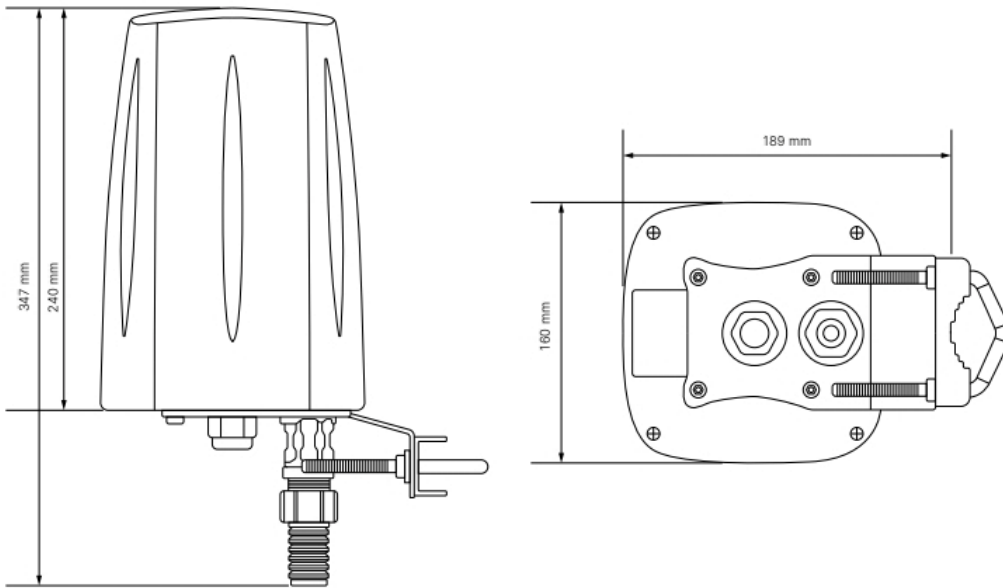

### + Physical Specifications

**Weight**  
1500 g

**Dimensions**  
160mm x 347mm x 189mm (W x H x D)

**Cable**  
6x RG316, 1x RG174

**Connector type and count**  
5G Antenna: 4x SMA male  
GNSS Antenna: 1x SMA Male  
Wi-Fi Antenna: 2x RP-SMA male

## Dimensions