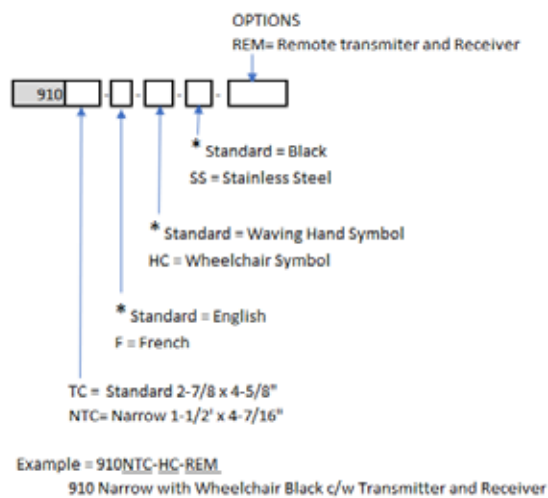

How to Order

* Standard feature(s) will be selected if unspecified

Standard Touch Free Actuators	
910TC	Waving hand
910TC-SS	Waving hand, stainless
910TC-HC	Wheelchair
910TC-HC-SS	Wheelchair, stainless
Narrow Touch Free Actuators	
910NTC	Narrow, waving hand
910NTC-SS	Narrow, waving hand, stainless
910NTC-HC	Narrow, wheelchair
910NTC-HC-SS	Narrow, wheelchair, stainless
Touch Free Actuator Kits (includes remote + transmitter)	
910NTC-REM	Narrow, waving hand + receiver & transmitter
910NTC-SS-REM	Narrow, stainless + receiver & transmitter
910NTC-HC-REM	Narrow, wheelchair + receiver & transmitter
910NTC-HC-SS-REM	Narrow, wheelchair, stainless + receiver & trans.
910TC-REM	Waving hand + receiver & transmitter
910TC-SS-REM	Stainless + receiver & transmitter
910TC-HC-REM	Wheelchair + receiver & transmitter
910TC-HC-SS-REM	Wheelchair, stainless + receiver & transmitter
Transmitter and Receivers	
910NTC-WRM	910NTC Narrow Receiver
910TC-WRB	910TC Transmitter

NOTE: for french parts and ordering, see Canada Price Book.