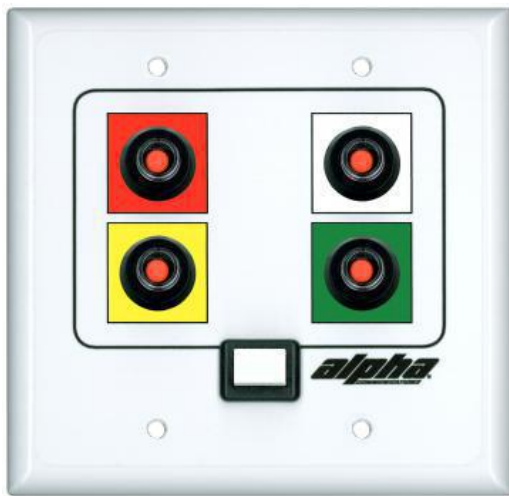

### Architects' And Engineers' Specifications

The 5 button AlphaStatus™ room station(s) shall be Alpha Communications® model RSS405 or approved equivalent. The 5 button AlphaStatus™ room station(s) shall consist of four (4) locking push-button switches and a momentary call push-button signaling switch.

The colors associated with these switches shall be the same as the four (4) colors used on the associated LI380 or LI380LED dome lights for the room status system. The designated colors are "RED", "WHITE", "YELLOW", and "GREEN". Depressing any of the buttons shall cause the switch center to change from Black to Red color, as well as the corresponding dome light. Power to operate the RSS405 AlphaStatus™ room station(s) and associated dome light(s), and optional master station(s) shall come from the PSR-24/4 central power supply unit(s). Reliable components shall be mounted on an attractive polycarbonate White 2-gang plastic faceplate. Screw terminal connectors shall be provided for wire connections.

### RSS405 (5 Button) AlphaStatus™ Room Station

The Alpha Communications® RSS405 provides locking push-button registration (of 4 different colors) of the room status to the LI380 or LI380LED corridor dome light(s), on an AlphaStatus™ room status system. When an optional master station is used, the status registered by each RSS405 will also be displayed at the master station(s) and other indicators based on the system configuration. A convenient momentary call button can be used to send an audible signal alert to the master station(s) whenever needed.

### Features

- Button center changes from Black to Red for status indication
- Corresponding push-button colors to those of the dome light(s) and optional Master Stations LEDs.
- Attractive, polycarbonate White 2-gang plastic faceplate