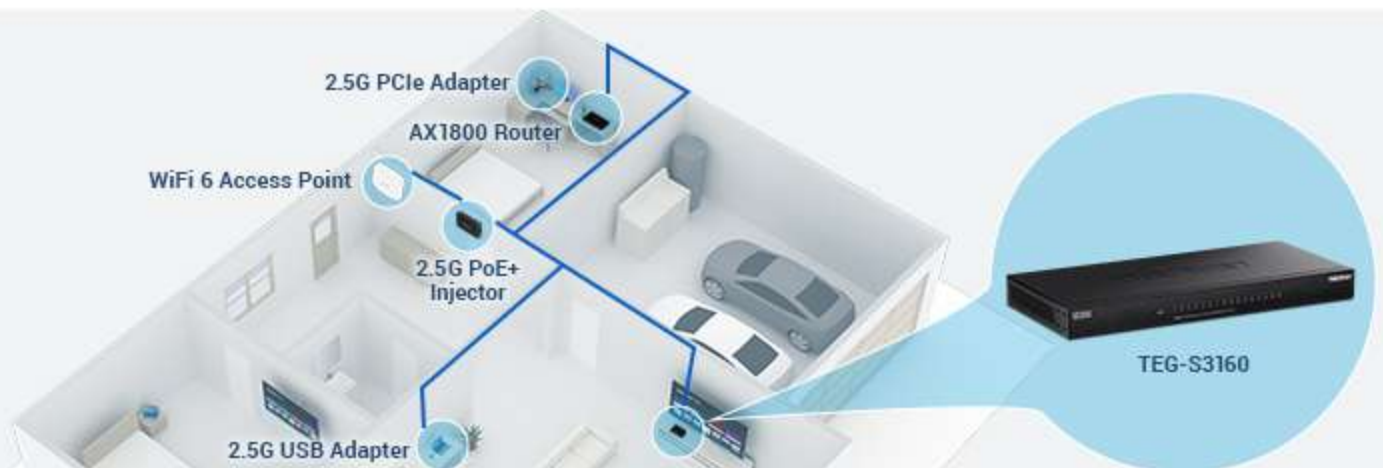

Fanless

The fanless design of this 16-port 2.5G switch lowers energy consumption costs and eliminates operating noise.

Wall Mountable

The 2.5G switch features a durable metal housing with a convenient wall mountable design for greater installation flexibility.

- 16 x 2.5G RJ-45 ports
- Compatible with existing Cat5e or better cabling
- Fanless design eliminates noise
- Rack mountable or wall mountable for installation flexibility
- 80Gbps switching capacity