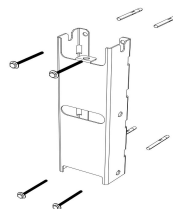

MOUNT OPTIONS Wall Mount

M8 x 80
(Not included in Product)