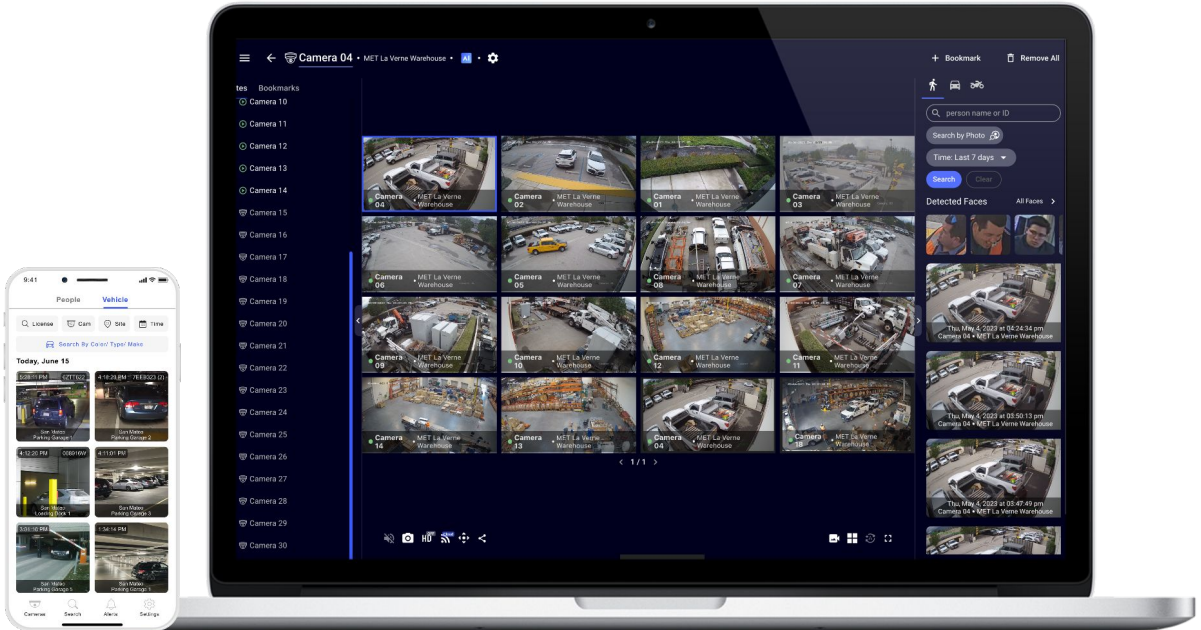

24/7 SECURITY POWERED BY AI

SS-KG1-B2A-3Y
SS-KG1-B3A-3Y
SS-KG1-B4A-3Y

KEY FEATURES

Receive Instant Smart Alerts for Intruders/Trespassers/Person of Interest/Vehicle of Interest via SMS/Email/Push Notifications

Remote Live Stream Monitoring

- Remote Live Streaming up to 16 Cameras in HD
- Bookmark and Auto-Cycle Play for Live Monitoring

Share Live Camera Streams With First Responders

Find Events Fast with Smart Video Search and Archive/Share for Future Reference

View Live Footage From any Desktop / Mobile Device

Flexible Hybrid Storage Locally or on the Cloud